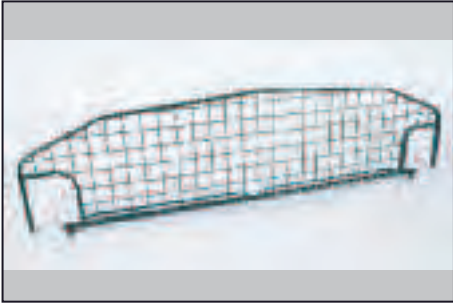

Dog Guard

Full width dog guard or just use as a cargo divider for security of the load area

BA 4473

Sport

Moulded Boot Liner

As effective as usual boot liners but with a difference - these can be rolled up when not in use and stored in the vehicle. They spring back into shape when unrolled and they have 4" sides to keep the muck in.