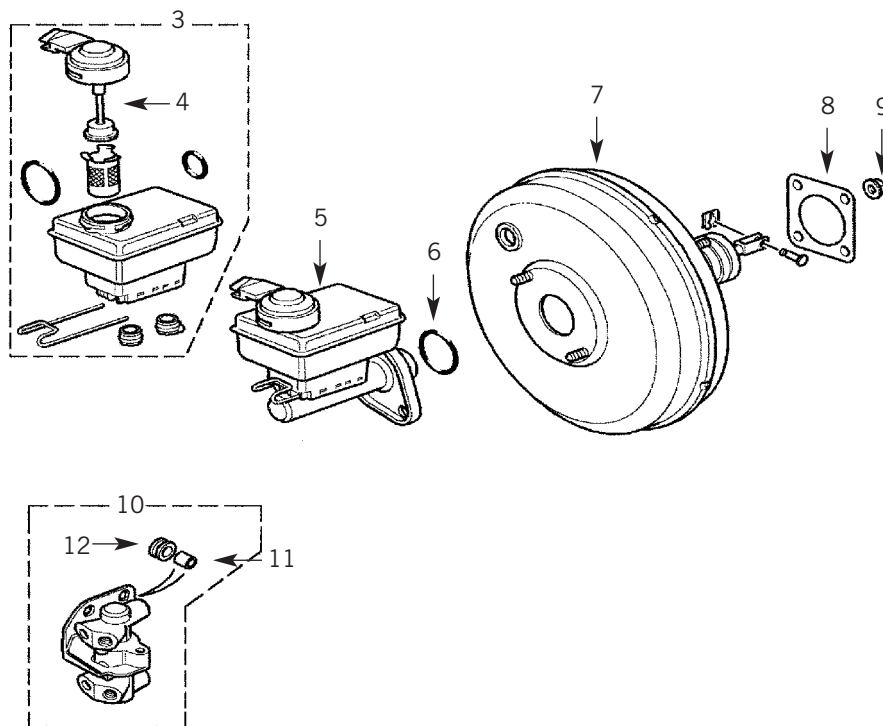

Brake System

B
E
A
R
M
A
C
H

3	SJY100060	RESEVOIR - BRAKES	TO YA 504975		
3	SJY100061	RESEVOIR - BRAKES	YA 504976 - YA 999999		
3	SJY000010	RESEVOIR - BRAKES	FROM 1A 000001		
4	SJL100130	CAP & SWITCH	TO YA 999999		
4	SJL000020	CAP & SWITCH	FROM 1A 000001		
5	SJC100380	MASTER CYLINDER	TO YA 504975	NO ABS	
5	SJC100381	MASTER CYLINDER	YA 504976 - YA 999999	NO ABS	
5	SJC100370	MASTER CYLINDER	TO YA 504975	ABS	
5	SJC100371	MASTER CYLINDER	YA 504976 - YA 999999	ABS	
5	SJC000010	MASTER CYLINDER	FROM 1A 000001		
6	EJP1504L	O-RING	TO YA 999999		
6	OYX000020	O-RING	FROM 1A 000001		
7	SJG100220	BRAKE SERVO	TO YA 999999		
7	SJG000010	BRAKE SERVO	FROM 1A 000001		
8	DCP7304L	GASKET			
9	FN108047L	NUT			
10	SJD101130	BRAKE VALVE	TO YA 999999	NO ABS	
10	SJD101140	BRAKE VALVE	TO YA 999999	ABS	
11	BNP4212L	SPACER	TO YA 999999		
12	BNP4211L	GROMMET	TO YA 999999