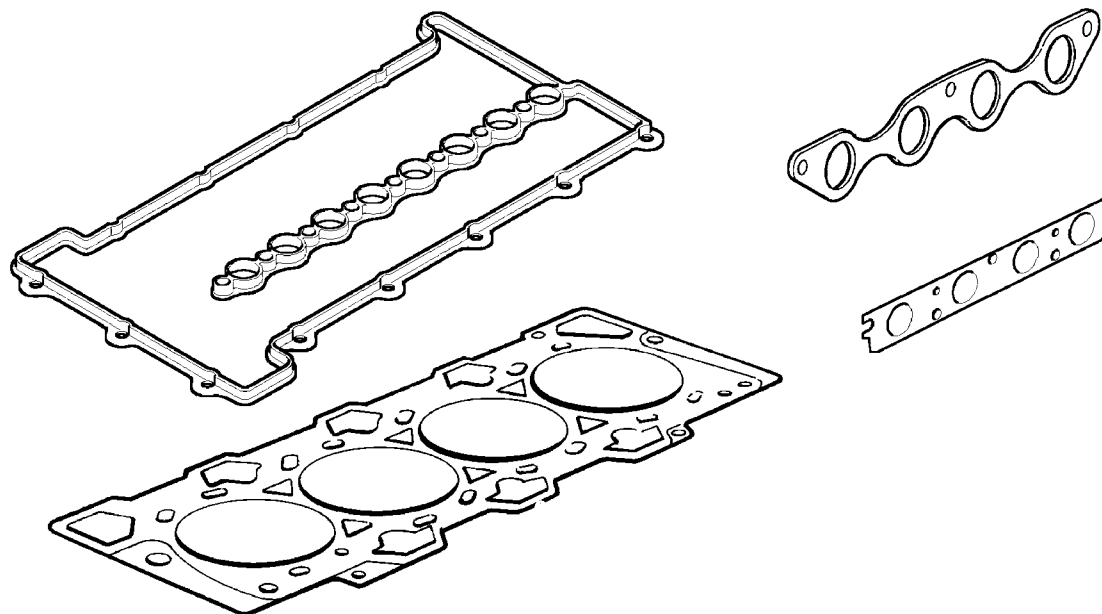

B
E
A
R
M
A
C
H

Engine Gaskets

1.8 PETROL

LVB000320L	HEAD GASKET	
WAM2293L	HEAD BOLT	
LVP100630L	ROCKER COVER GASKET	
LKJ101110L	INLET MANIFOLD GASKET	
LKG100300	EXHAUST MANIFOLD GASKET	TO YA 999999
LKG100550L	EXHAUST MANIFOLD GASKET	FROM 1A 000001

2.0 TCie DIESEL

LVB100910	HEAD GASKET	1 HOLE
LVB100920	HEAD GASKET	2 HOLE
LVB100930	HEAD GASKET	3 HOLE
LDG100040L	HEAD BOLT	
LVP100400	ROCKER COVER GASKET	
LKJ100790	INLET MANIFOLD GASKET	

2.0 TD4 DIESEL

LVB101820L	HEAD GASKET	1 HOLE
LVB101830L	HEAD GASKET	2 HOLE
LVB000100L	HEAD GASKET	3 HOLE
LDN100560L	HEAD BOLT	
LDN100470L	HEAD BOLT	
LDN100580L	HEAD BOLT	
LVP100620L	ROCKER COVER GASKET	
LKJ101120L	INLET MANIFOLD GASKET	SQUARE
LKJ101130L	INLET MANIFOLD GASKET	ROUND
LKG100590	EXHAUST MANIFOLD GASKET	

2.5 V6 PETROL

LVB101630L	HEAD GASKET	
LDN10027L	HEAD BOLT	
LVP100470L	ROCKER COVER GASKET	
LKJ100992L	INLET MANIFOLD GASKET	
LKG100290L	EXHAUST MANIFOLD GASKET