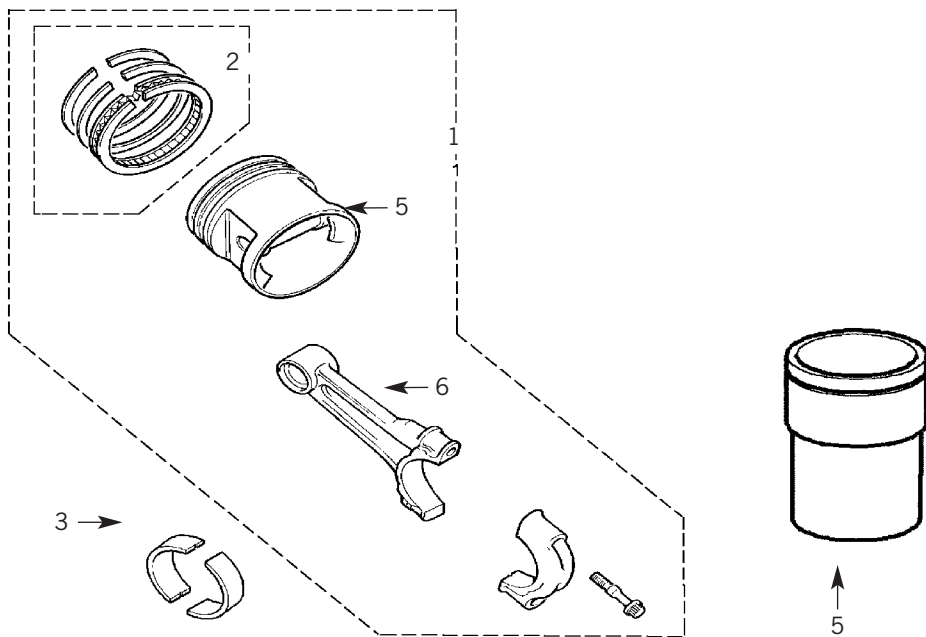

B
E
A
R
M
A
C
H

Engine Pistons

1.8 PETROL

1	LFL000790L	PISTON ASSY	
2	LFP100320L	PISTON RINGS	
3	LFB00015030L	BEARING	BLUE
3	LFB00015020L	BEARING	RED
3	LFB10023300L	BEARING	YELLOW
4	LCJ10061010L	LINER	BLUE
4	LCJ10061020L	LINER	RED

2.0 TCie DIESEL

2	LFP101750L	PISTON RINGS	
3	ERR6376	BEARING	
5	LFF101750L	CON ROD	
6	LFL101750L	PISTON	

2.0 TD4 DIESEL

1	LFL000560L	PISTON	GRADE 0
1	LFL104980L	PISTON	GRADE 0.25 o/s
1	LFL000570L	PISTON	GRADE 00
2	LFT100390L	PISTON RINGS	GRADE 0
2	LFT100410L	PISTON RINGS	GRADE 0.25 o/s
2	LFT100400L	PISTON RINGS	GRADE 00

2.5 V6 PETROL

1	LFL000680L	PISTON	CYLINDERS 1,3,5
1	LFL000690L	PISTON	CYLINDERS 2,4,6
2	LFP101370L	PISTON RING SET	
3	SEE FICHE		
4	LCJ10061010L	LINER	BLUE
4	LCJ10061020L	LINER	RED