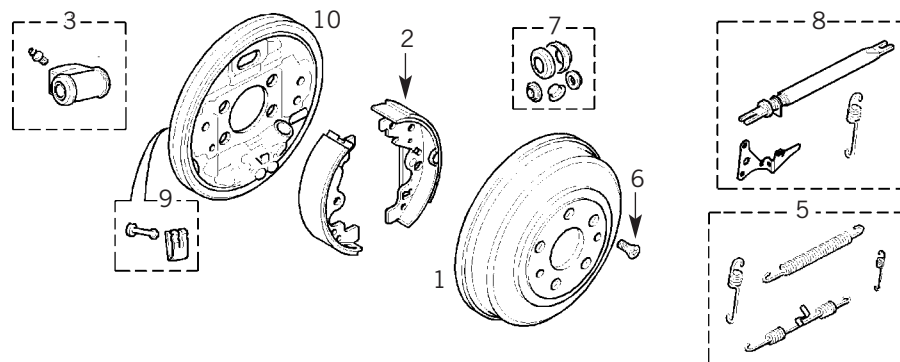

A	SHB101000	FLEXI HOSE		TO YA 999999
A	SHB101230	FLEXI HOSE		FROM 1A 000001
B	SYG100510	BANJO BOLT		

Rear Brakes

1	SDC100130	BRAKE DRUM		TO YA 999999
1	SDC000010	BRAKE DRUM		FROM 1A 000001
2	SFS000060	BRAKE SHOES		TO YA 999999
2	SFS000030	BRAKE SHOES		FROM 1A 000001
3	SML100070	WHEEL CYLINDER		TO YA 999999
3	SML000010	WHEEL CYLINDER		FROM 1A 000001
4	RTC1115	BLEED SCREW		
5	SMN100250	SPRING SET		TO YA 999999
5	SMN000020	SPRING SET		FROM 1A 000001
6	SF106121	SCREW		
7	SMN100230	WHEEL CYL REPAIR KIT		TO YA 999999
7	SMN000030	WHEEL CYL REPAIR KIT		FROM 1A 000001
8	SMJ100080	ADJUSTER RH		TO YA 999999
8	SMJ100090K	ADJUSTER LH		TO YA 999999
8	SMN000040	ADJUSTER RH		FROM 1A 000001
8	SMN000050	ADJUSTER LH		FROM 1A 000001
9	SMN100320	RETAINING PIN AND CLIP		
10	SMF100120	BACKPLATE RH		TO YA 999999
10	SMF100130	BACKPLATE LH		TO YA 999999
10	SMF000020	BACKPLATE RH		FROM 1A 000001
10	SMF000030	BACKPLATE LH		FROM 1A 000001