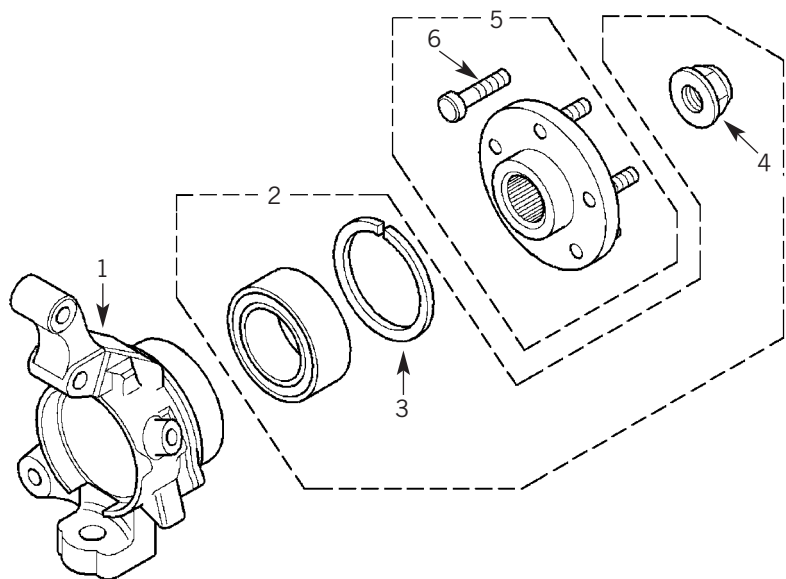

Hubs Front

Hubs Rear

1	RUB101501	FRONT HUB RH	TO WA 601202
1	RUB101511	FRONT HUB LH	TO WA 601202
1	RUB101502	FRONT HUB RH	WA 601202 - 1A 999999
1	RUB101512	FRONT HUB LH	WA 601202 - 1A 999999
1	RUB000040	FRONT HUB RH	FROM 2A 000001
1	RUB000050	FRONT HUB LH	FROM 2A 000001
2	ANR5861	BEARING	TO 1A 999999
2	RFC000010	BEARING	FROM 2A 000001
3	RUE100031	CIRCLIP	
4	CDU1534L	STAKE NUT	
5	ANR5817	FLANGE ASSY	
6	CLP9037L	STUD	

1	RLH101320	REAR HUB RH	TO WA 601176
1	RLH101330	REAR HUB LH	TO WA 601176
1	RLH101321	REAR HUB RH	WA 601177 - 1A 999999
1	RLH101331	REAR HUB LH	WA 601177 - 1A 999999
1	RLH000140	REAR HUB RH	FROM 2A 000001
1	RLH000150	REAR HUB LH	FROM 2A 000001
2	RGX101010	BUSH	
3	ANR5861	BEARING	TO 1A 999999
3	RFC000010	BEARING	FROM 2A 000001
4	RUE100031	CIRCLIP	
5	CDU1534L	STAKE NUT	
6	ANR5817	FLANGE	
7	CLP9037L	STUD