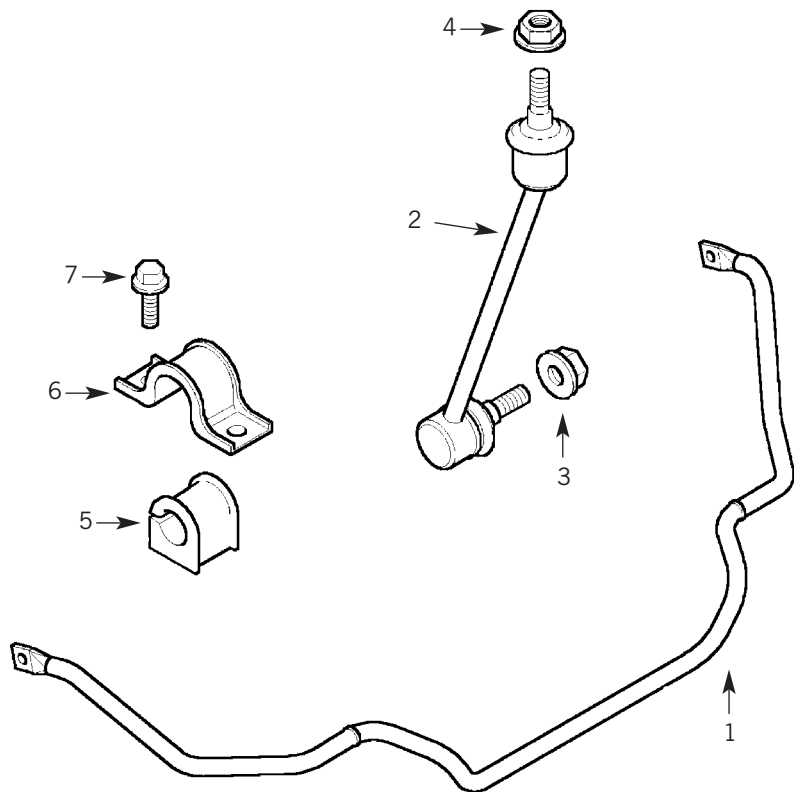

Anti-Roll Bar

1	ANR5865	ANTI ROLL BAR	
2	RBM100172	LINK - ANTI ROLL BAR	
3	ANR5116	NUT	
4	FX110047L	NUT	
5	RBX101240	BUSH	TO YA 999999
5	RBX000010	BUSH	FROM 1A 000001
6	RBU100220L	BRACKET	
7	FS108270L	BOLT