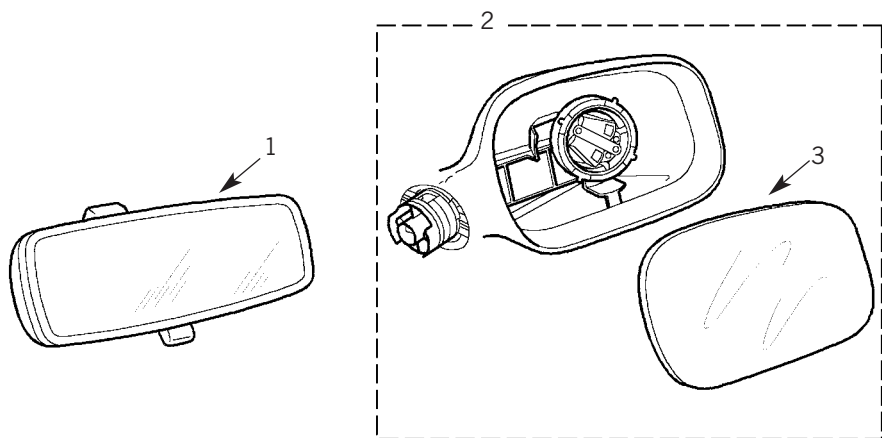

Mirrors

1	CTB100070L	INTERIOR MIRROR	ALL MODELS
2	CRB111500PMD	RH DOOR MIRROR	TO YA 999999
2	CRB111510PMD	LH DOOR MIRROR	TO YA 999999
2	CRB000420PMD	RH DOOR MIRROR	FROM 1A 000001
2	CRB000430PMD	LH DOOR MIRROR	FROM 1A 000001
2	CRB000440PMD	RH DOOR MIRROR	FROM 1A 000001 POWERFOLD
2	CRB000450PMD	LH DOOR MIRROR	FROM 1A 000001 POWERFOLD
3	CRD100900	RH MIRROR GLASS	TO YA 999999
3	CRD100910	LH MIRROR GLASS	TO YA 999999
3	CRD101150	RH MIRROR GLASS	FROM 1A 000001
3	CRD101140	LH MIRROR GLASS	FROM 1A 000001

AMR2498	MIRROR SWITCH	ALL	NO MEMORY/POWERFOLD
AMR3458	MIRROR SWITCH	TO YA 999999	MEMORY
YUH100270LNF	MIRROR SWITCH	FROM 1A 000001	MEMORY/POWERFOLD