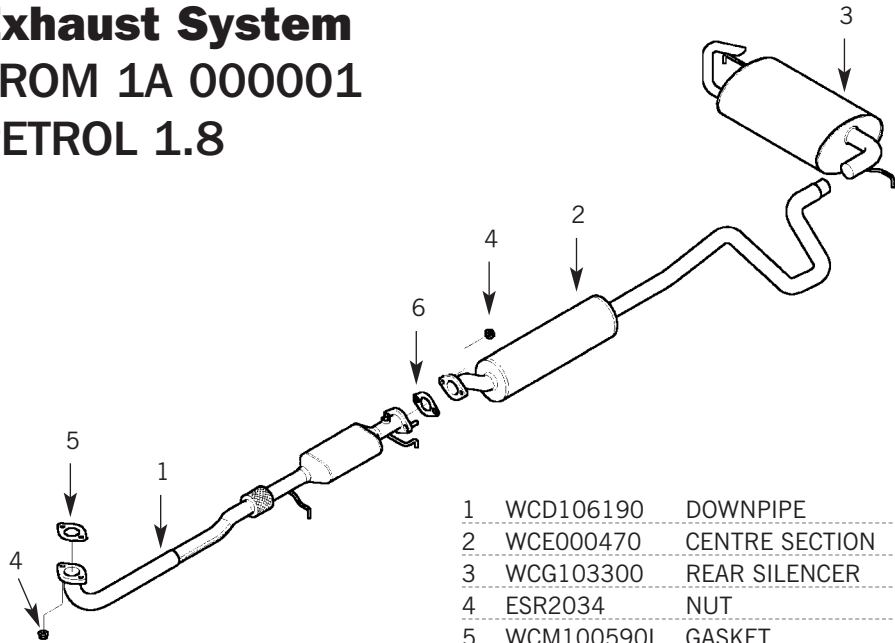

Exhaust System FROM 1A 000001 PETROL 1.8

1	WCD106190	DOWNPIPE
2	WCE000470	CENTRE SECTION
3	WCG103300	REAR SILENCER
4	ESR2034	NUT
5	WCM100590L	GASKET
6	WCM100460L	GASKET