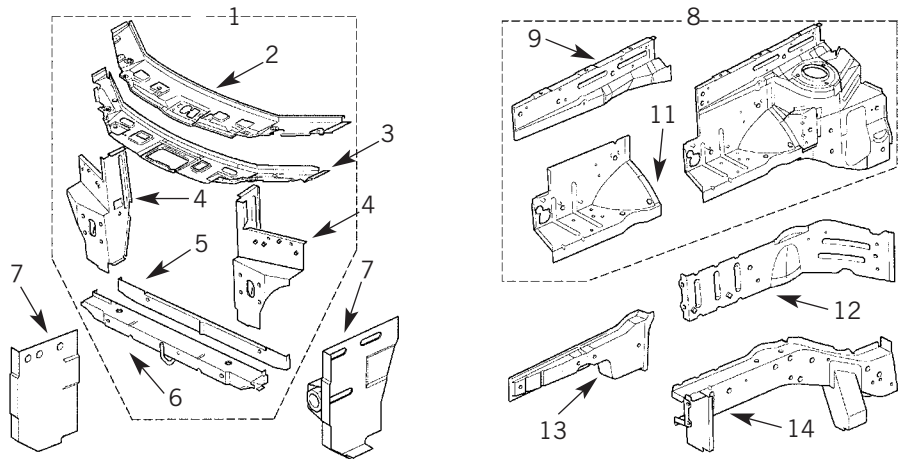

Tel: +44 (0)29 20 856 550

Manufacturers' part numbers are used for reference purposes only

Front End Panels

To YA 999999 (Before 2004)

1	ALR8710	BULKHEAD ASSEMBLY
2	ALR8726	PLATFORM & WELD NUT
3	ALR8690	PLATFORM ASSEMBLY
4	ASR2484	HEADLAMP MOUNTING PANEL RH
4	ASR2485	HEADLAMP MOUNTING PANEL LH
5	ASR2486	CLOSING PANEL
6	ASR2481	FRONT CROSSMEMBER
7	ALR7308	SIDEMEMBER GUSSET RH
7	ALR9961	SIDEMEMBER GUSSET LH
8	ABD490320	FRONT VALANCE RH
8	STC4799	FRONT VALANCE LH
9	ABD490120	FRONT VALANCE RH
9	ALR9731	FRONT VALANCE LH
10	ABD490160	VALANCE & WELD NUT RH
10	N/A USE 8	VALANCE & WELD NUT LH
11	ALR9400	OUTER VALANCE RH
11	ALR9401	OUTER VALANCE LH
12	ASR2490	SIDEMEMBER RH
12	ASR2491	SIDEMEMBER LH
13	ALR7326	FRONT SIDEMEMBER RH
13	ALR7327	FRONT SIDEMEMBER LH