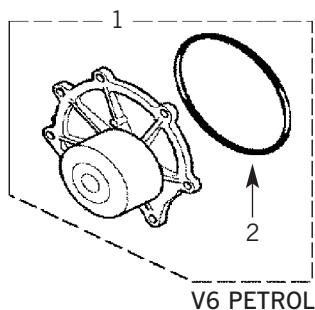

Water Pumps