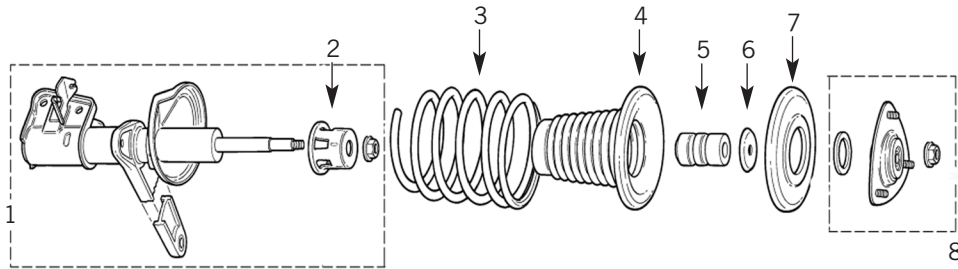

Front Shock Absorbers & Springs

1	RNB103540	DAMPER RH	PETROL	TO YA999999	
1	RNB103550	DAMPER LH	PETROL	TO YA999999	
1	RNB103560	DAMPER RH	DIESEL	TO YA999999	
1	RNB103570	DAMPER LH	DIESEL	TO YA999999	
1	RSC000020	DAMPER RH	1.8	FROM 1A000001	
1	RSC000030	DAMPER LH	1.8	FROM 1A000001	
1	RSC100081	DAMPER RH	TD4 & V6	FROM 1A000001	
1	RSC100091	DAMPER LH	TD4 & V6	FROM 1A000001	
2	ANR6113	BUMP STOP		TO YA999999	
2	RNO100021	BUMP STOP		TO YA999999	
3	REB101450	SPRING	PETROL	TO WA636801	NO A/CON
3	REB101451	SPRING	PETROL	WA636802-YA999999	NO A/CON
3	REB101461	SPRING	PETROL	TO YA999999	WITH A/CON
3	REB101311	SPRING	DIESEL	TO YA999999	NO A/CON
3	REB101320	SPRING	DIESEL	TO WA622752	WITH A/CON
3	REB101321	SPRING	DIESEL	WA622753-YA999999	WITH A/CON
3	REB000080	SPRING	1.8	FROM 1A000001	YELLOW/PINK
3	REB000090	SPRING	1.8	FROM 1A000001	YELLOW/GREY
3	REB000100	SPRING	TD4 & V6	FROM 1A000001	YELLOW/BLUE
3	REB000110	SPRING	TD4 & V6	FROM 1A000001	YELLOW/WHITE
3	REB000120	SPRING	TD4	FROM 1A000001	YELLOW/BROWN
4	RNE10001L	DUST BOOT		FROM 1A000001	
4	RNE100143	DUST BOOT		FROM 1A000001	
5	EAP7162L	MOUNTING		TO YA999999	
5	RNH100252	MOUNTING		FROM 1A000001	
6	RYF10013L	WASHER		TO YA999999	
6	RNS100072	WASHER		FROM 1A000001	
7	RNC100120	SEAT		TO YA999999	
7	RNC000010	SEAT		FROM 1A000001	
8	RNX100101	MOUNTING			

Rear Shock Absorbers & Springs