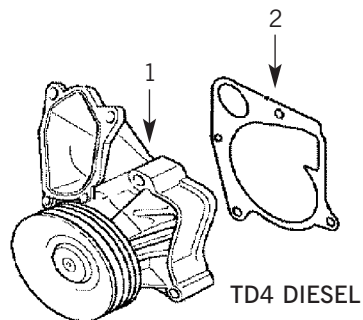

Water Pumps