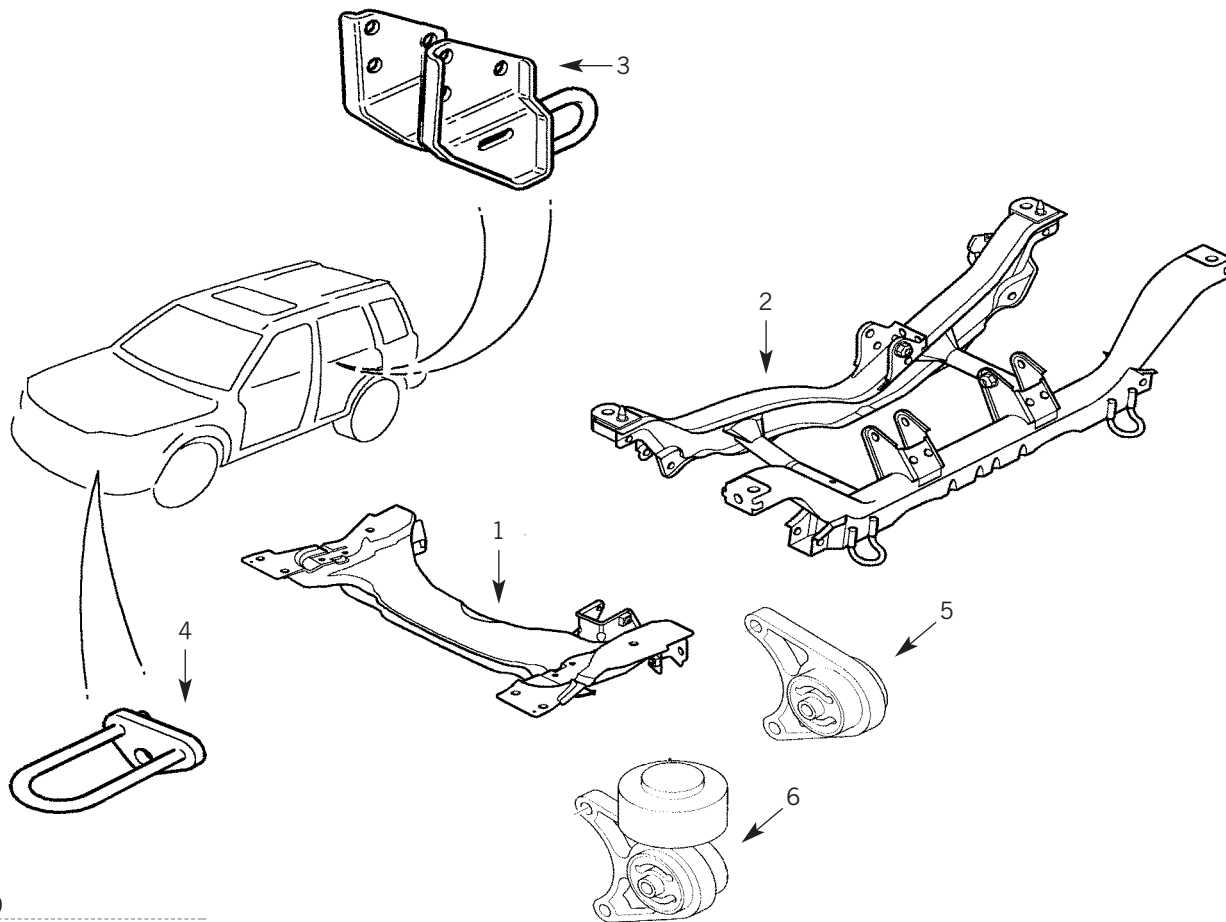

Chassis Parts

B
E
A
R
M
A
C
H

1	KGB100830	FRONT SUBFRAME	TO YA 999999
1	KGB000031	FRONT SUBFRAME	FROM 1A 000001
2	KHB100580	REAR SUBFRAME	TO 1A 999999
2	KHB000080	REAR SUBFRAME	FROM 2A 000001
3	KPD000030	LASHING RING	
4	KPD000020	LASHING RING	EXCEPT V6
4	KPD000010	LASHING RING	V6
5	KHC100570	MOUNTING R DIFF	REAR
6	KHC000010	MOUNTING RH	REAR
6	KHC000020	MOUNTING LH	REAR

Tel: +44 (0)29 20 856 550

Manufacturers' part numbers are used for reference purposes only