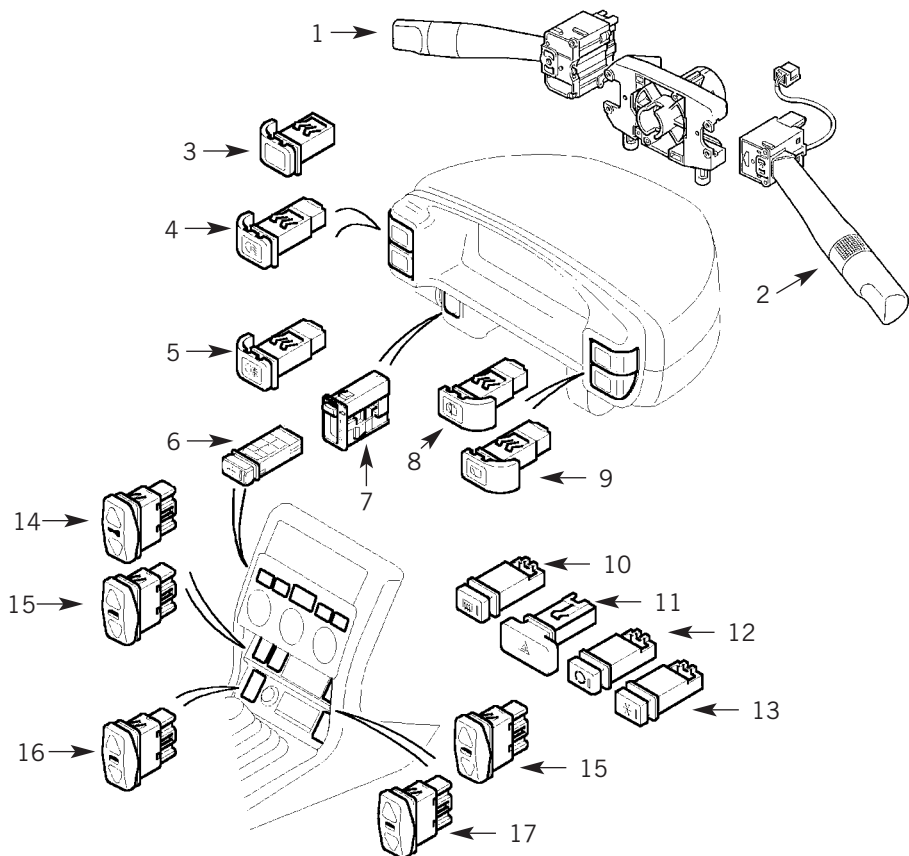

Switches

1	STC4017	INDICATOR/LIGHTS	
2	STC4016	WASH/WIPE	
3	YXJ100160KML	BLANK	TO 1A 999999
3	YXJ100160LNF	BLANK	FROM 2A 000001
4	YUG102180KML	FRONT FOG LIGHT	TO 1A 999999
4	YUG000320LNF	FRONT FOG LIGHT	FROM 2A 000001
5	YUE100550KML	REAR FOG LIGHT	TO 1A 999999
5	YUE100550LNF	REAR FOG LIGHT	FROM 2A 000001
6	YUH100440KML	CRUISE CONTROL	TO 1A 999999
6	YUH000070LNF	CRUISE CONTROL	FROM 2A 000001
7	YUT100230LNF	HEADLAMP LEVEL	
8	YUG102230KML	REAR WIPER	TO 1A 999999
8	YUG102230LNF	REAR WIPER	FROM 2A 000001
9	YUE100560KML	REAR WASH/WIPE	TO 1A 999999
9	YUE100560LNF	REAR WASH/WIPE	FROM 2A 000001
10	YUE100540KML	HEATED REAR WINDOW	TO 1A 999999
10	YUE100540LNF	HEATED REAR WINDOW	FROM 2A 000001
11	YUG102220	HAZARD LIGHT	
12	YUG102210KML	A/CON RECIRCULATOR	TO 1A 999999
12	YUG102210LNF	A/CON RECIRCULATOR	FROM 2A 000001
13	YUG102200KML	AIR CONDITIONING	TO YA 999999
13	YUG102840KML	AIR CONDITIONING	YA 999999 - 1A 999999
13	YUG102840LNF	AIR CONDITIONING	FROM 2A 000001
14	YUF101530LNF	CENTRAL DOOR LOCKING	TO 1A 999999
14	YUF101531LNF	CENTRAL DOOR LOCKING	FROM 2A 000001
15	YUF101521LNF	ELECTRIC WINDOW LIFT	
16	YUF101540LNF	ELECTRIC WINDOW LIFT	TO 1A 999999
16	YUF000190LNF	ELECTRIC WINDOW LIFT	FROM 2A 000001
17	YUF101550LNF	ELECTRIC SUNROOF	TO 1A 999999
17	YUF101551LNF	ELECTRIC SUNROOF	FROM 2A 000001