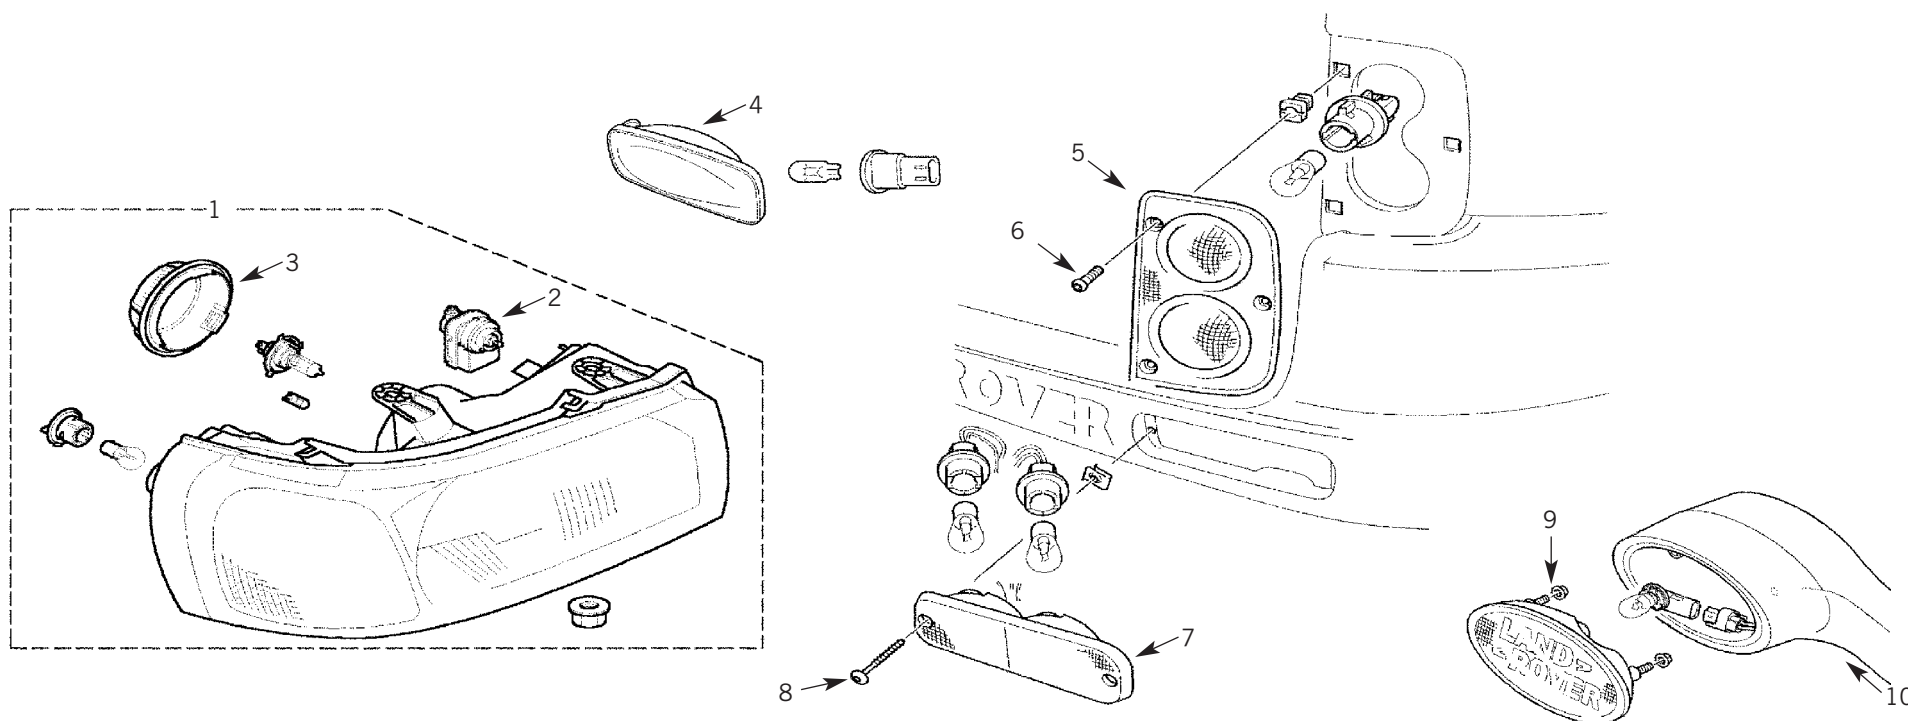

* TO YA 524542
**FROM YA 524543

QUICK REFERENCE

PAGE
22

PARTS SUITABLE FOR
LAND ROVER FREELANDER

Tel: +44 (0)29 20 856 550

Manufacturers' part numbers are used for reference purposes only

Lighting

1	AMR3999	HEADLAMP RH	TO YA 999999	AMBER
1	AMR3998	HEADLAMP LH	TO YA 999999	AMBER
1	XBC000280	HEADLAMP RH	FROM 1A 000001	CLEAR
1	XBC000290	HEADLAMP LH	FROM 1A 000001	CLEAR
2	XBS100170L	MOTOR		
3	XCA100000	PROTECTOR		
4	XGB000030	SIDE REPEATER	TO 1A 999999	AMBER
4	XGB100310L	SIDE REPEATER	FROM 2A 000001	CLEAR
5	AMR4003	REAR LAMP RH		
5	AMR4002	REAR LAMP LH		
6	XFO100000	SCREW		
7	AMR3990	REAR LAMP RH	TO 1A 999999	AMBER
7	AMR3989	REAR LAMP LH	TO 1A 999999	AMBER
7	XFB000280	REAR LAMP RH	FROM 2A 000001	CLEAR
7	XFB000290	REAR LAMP LH	FROM 2A 000001	CLEAR
8	XFO100000	SCREW		
9	AMR4104	HIGH LEVEL STOP LAMP		
10	XZQ100180	BULB		