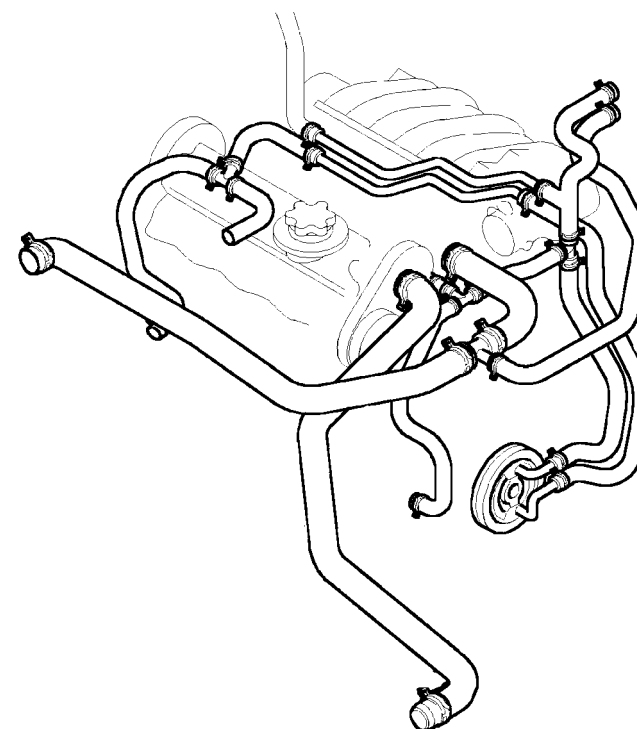

Radiator Hoses

1	PCC000110	RADIATOR	PETROL	TO YA 999999	
1	PCC000110	RADIATOR	PETROL	FROM 1A 000001	NO A/CON
1	PCC000320	RADIATOR	PETROL	FROM 1A 000001	A/CON
1	PCC000100	RADIATOR	DIESEL	TO YA 999999	
1	PCC000320	RADIATOR	DIESEL	FROM 1A 000001	
2	PCM100200	INTERCOOLER	DIESEL	TO YA 999999	
2	PNG000020	INTERCOOLER	DIESEL	FROM 1A 000001	
3	PGJ100310	FAN/COWL/MOTOR	ALL MODELS	TO YA 999999	
3	PGF000060	FAN/COWL/MOTOR	PETROL	FROM 1A 000001	NO A/CON
3	PGF000010	FAN/COWL/MOTOR	PETROL	1A 000001 - 1A 999999	A/CON
3	PGF000230	FAN/COWL/MOTOR	PETROL	FROM 2A 000001	A/CON
3	PGF000010	FAN/COWL/MOTOR	DIESEL	1A 000001 - 1A 999999	
3	PGF000230	FAN/COWL/MOTOR	DIESEL	FROM 2A 000001	

1.8 PETROL

PCH117860	RADIATOR TOP HOSE
PCH116360	RADIATOR BOTTOM HOSE EXCLUDING THERMOSTAT
PCH001190	RADIATOR BOTTOM HOSE INCLUDING THERMOSTAT FROM 1A 000001

2.0 TCie DIESEL

PCH115940	RADIATOR TOP HOSE
PCH115960	RADIATOR BOTTOM HOSE

2.0 TD4 DIESEL

PCH118130	RADIATOR TOP HOSE	MANUAL
PCH118131	RADIATOR TOP HOSE	AUTOMATIC
PCH116240	RADIATOR BOTTOM HOSE	MANUAL
PCH001090	RADIATOR BOTTOM HOSE	AUTOMATIC

2.5 V6 PETROL

PCH000232	RADIATOR TOP HOSE
PCH001380	RADIATOR BOTTOM HOSE