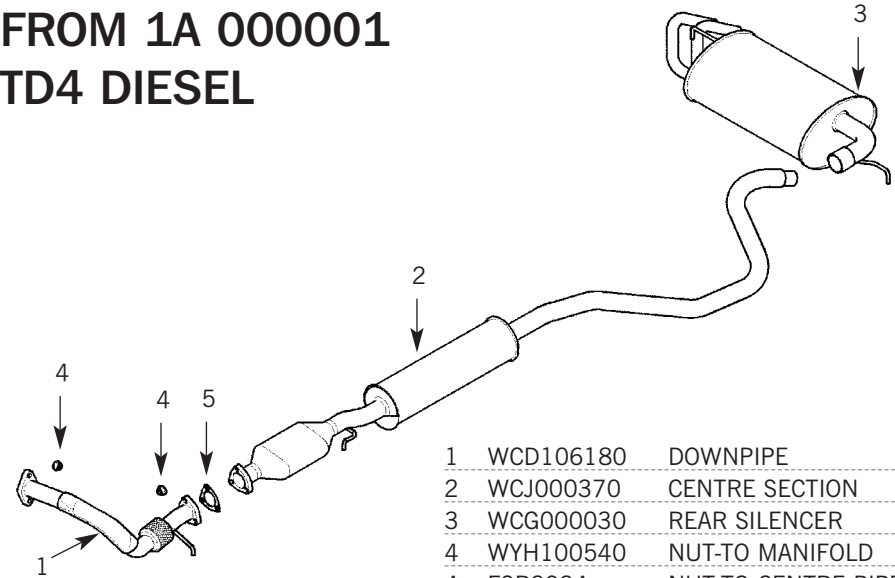

Exhaust System FROM 1A 000001 TD4 DIESEL

1	WCD106180	DOWNPIPE
2	WCJ000370	CENTRE SECTION
3	WCG000030	REAR SILENCER
4	WYH100540	NUT-TO MANIFOLD
4	ESR2034	NUT-TO CENTRE PIPE
5	WCM100480	GASKET