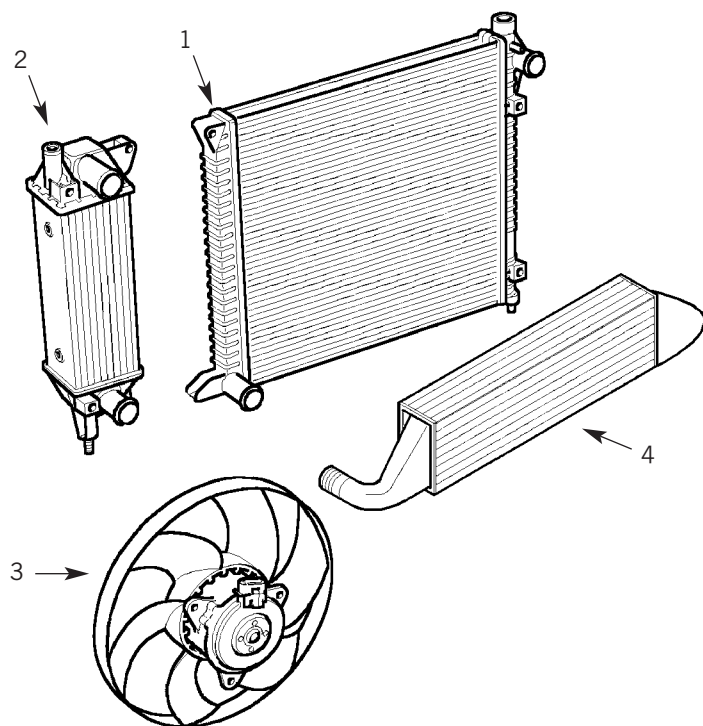

B
E
A
R
M
A
C
H

Radiator