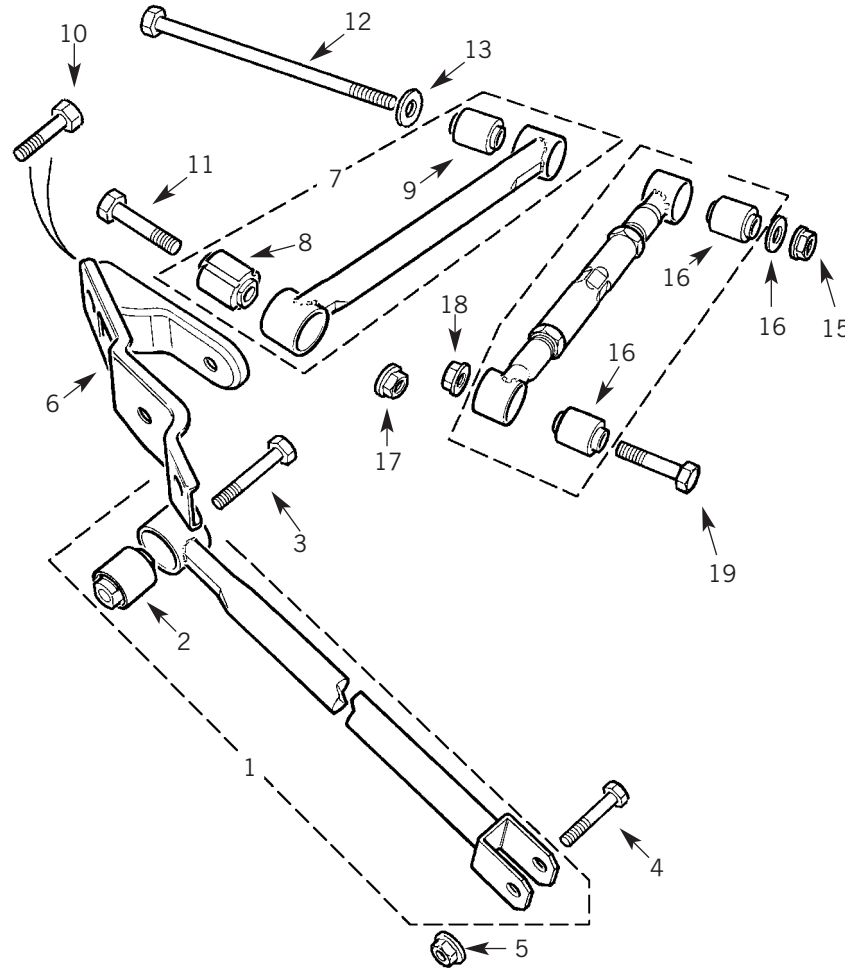

Bottom Link

1	RGD000090	TRAILING LINK	
2	RGX101000	BUSH	
3	ANR5336	BOLT	
4	RYG000010	BOLT	
5	RYH100590	NUT	
6	ANR5330	BRACKET RH	
6	ANR5329	BRACKET LH	
7	RGD000040	LOWER LINK	TO YA 999999
7	RGD000110	LOWER LINK	FROM 1A 000001
8	RGX101440	BUSH	
9	RGX101020	BUSH	

10	ANR5340	BOLT	
11	RYG000010	BOLT	
12	ANR5337	BOLT	
13	ANR5546	WASHER	
14	RGD100710	ADJUSTING LINK	WA 622408 - YA 548746
14	RGD000060	ADJUSTING LINK	FROM YA 548747
15	ANR1000	NUT	
16	RGX101020	BUSH	
17	RYH100590	NUT	
18	RYG000010	BOLT	
19	RYH100590	NUT