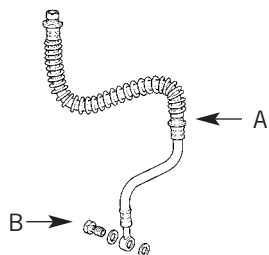

A	SHB101000	FLEXI HOSE		TO YA 999999
A	SHB101230	FLEXI HOSE		FROM 1A 000001
B	SYG100510	BANJO BOLT