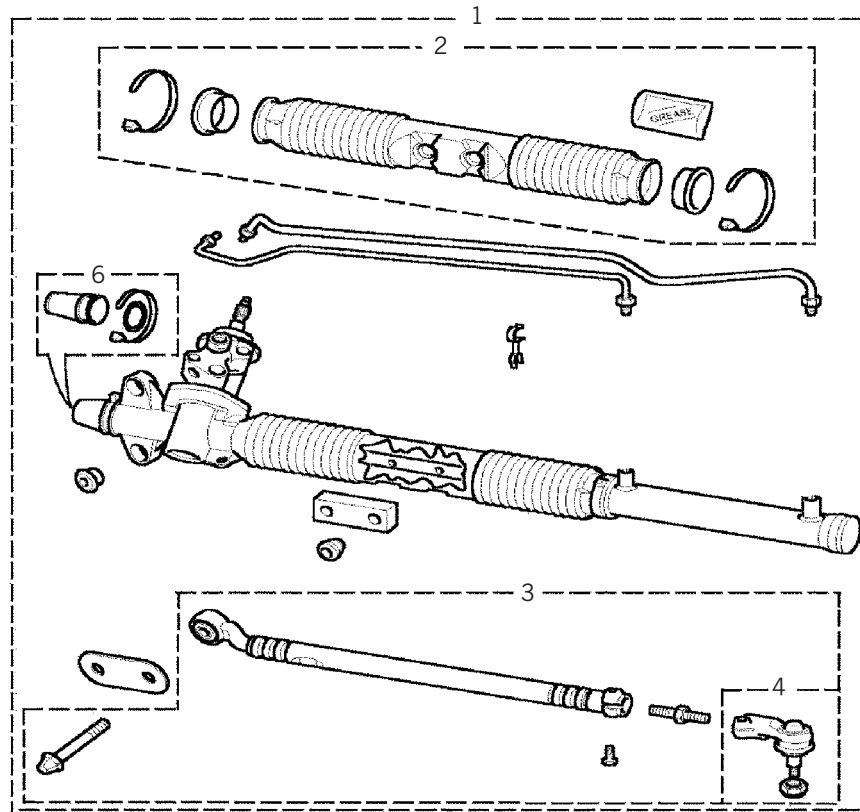

Steering

B
E
A
R
M
A
C
H

1	QAB102361	STEERING RACK	TO YA 999999	
1	QAB102364	STEERING RACK	FROM 1A 000001	
2	QEY100080	BELLOWS GEAR	TO YA 999999	
2	QEY100081	BELLOWS GEAR	FROM 1A 000001	
3	QFK100085	TRACK ROD RH		
3	QFK100095	TRACK ROD LH		
4	QJB100220	BALL JOINT RH		
4	QJB100230	BALL JOINT LH		
5	QFW100070	DUST COVER KIT		
6	QRJ100230	STEERING LOCK	TO YA 999999	ILLUMINATED
6	QRJ100240H	STEERING LOCK	TO YA 999999	
6	QRF101260H	STEERING LOCK	FROM 1A 000001	MANUAL
6	QRF101270H	STEERING LOCK	FROM 1A 000001	AUTO

7	ASR2380	CLAMP		
8	YXB100350	IGNITION SWITCH		
9	QRH100030	SHEAR BOLT		
10	ANR5582	PAS PUMP	TO YA 535616	1.8 PETROL
10	QVB101462L	PAS PUMP	FROM YA 535617	1.8 PETROL
10	QVB101050	PAS PUMP	NO A/CON	2.0 TCie DIESEL
10	QVB101070	PAS PUMP	A/CON	2.0 TCie DIESEL
10	QVB101452	PAS PUMP	FROM 1A 000001	2.0 TD4 DIESEL
10	QVB101471	PAS PUMP	FROM 1A 000001	2.5 V6 PETROL

LH DRIVE PARTS

1	QAB102371	STEERING RACK LHD	TO 999999
1	QAB102374	STEERING RACK LHD	FROM 1A 000001