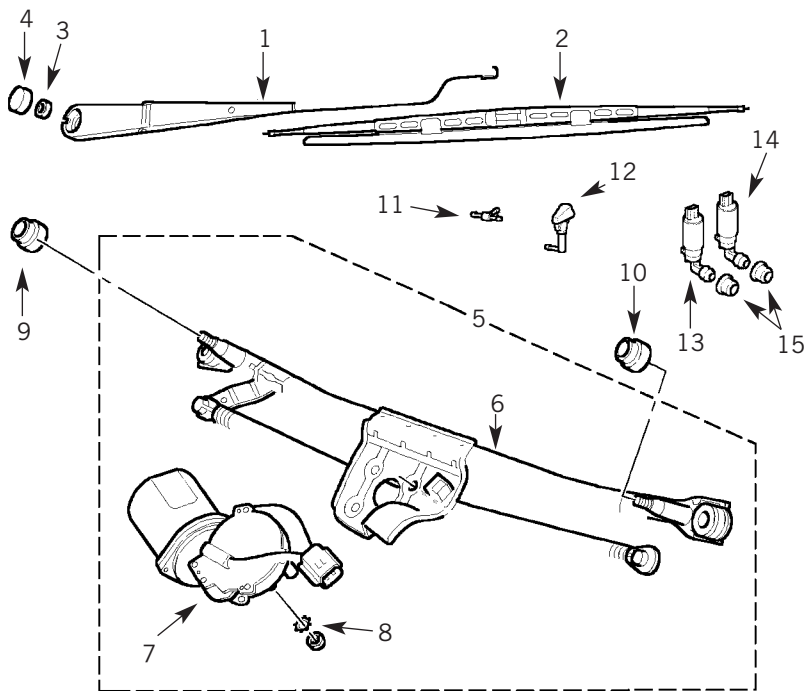

B E A R M A C H

Wash/Wipe System

FRONT

1	AMR4109	WIPER ARM RH*
1	AMR4111	WIPER ARM LH*
1	DKB103020	WIPER ARM RH**
1	DKB103080	WIPER ARM LH**
2	AWR4679	WIPER BLADE RH
2	AWR4113	WIPER BLADE LH
3	FN108047L	NUT
4	AMR3915	CAP
5	DLB000020	MOTOR & LINK
6	DLS100100	LINK
7	DLB101530	MOTOR
8	WE108001L	WASHER
9	DKG100100	CAP
10	DKG100100	CAP
11	DNG10010	T-PIECE
12	AWR2405	WASHER JET
13	DMC100550	PUMP - WINDSCREEN
15	AFU4506	GROMMET

REAR

14	DMC100540	PUMP - TAILGATE
15	AFU4506	GROMMET
16	AWR4116	REAR WIPER BLADE
17	DKB102460	REAR WIPER ARM
18	AWR2406	REAR WASHER JET
19	FN108047L	NUT
20	DKG100090	CAP
21	AMR6676	VALVE
22	DNG10007L	CONNECTOR
23	DLB101620	MOTOR
24	DKK100080	SEAL
25	AWR2922	RUBBER WASHER
26	AMR3933	WASHER
27	AMR3846	NUT
28	AWR2407	GROMMET

* TO YA 524542
**FROM YA 524543

QUICK REFERENCE

PAGE
22

PARTS SUITABLE FOR
LAND ROVER FREELANDER

Tel: +44 (0)29 20 856 550

Manufacturers' part numbers are used for reference purposes only