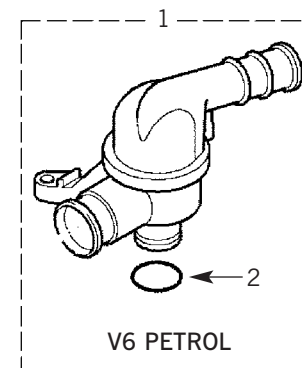

Thermostats

1	PEB102510L	WATER PUMP	1.8 PETROL
1	PEB102420L	WATER PUMP	2.0 TCie DIESEL
1	PEB102470L	WATER PUMP	TD4 DIESEL
1	PEB102240L	WATER PUMP	V6 PETROL
2	PET10010L	O-RING	1.8 PETROL
2	PFQ10001L	O-RING SET	2.0 TCie DIESEL
2	PET100980L	GASKET	TD4 DIESEL
2	PET100760L	O-RING	V6 PETROL

1	PEL10016	THERMOSTAT	1.8 PETROL
1	PBM100040	THERMOSTAT	2.0 TCie DIESEL
1	PEL100570L	THERMOSTAT	2.0 TD4 DIESEL
1	PEM000030	THERMOSTAT	2.5 V6 PETROL
2	PEF10010L	SEAL	1.8 PETROL
2	PET100990L	GASKET	2.0 TD4 DIESEL
2	CDU3858L	O-RING	2.5 V6 PETROL
3	CDU3858L	O-RING	1.8 PETROL