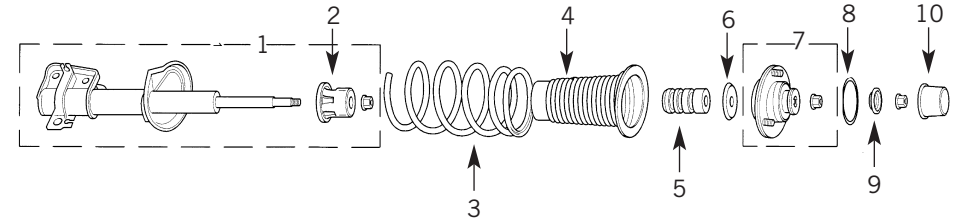

1	RPD102180	DAMPER RH		TO YA999999	
1	RPD102190	DAMPER LH		TO YA999999	
1	RPM000020	DAMPER RH		FROM 1A000001	
1	RPM000030	DAMPER LH		FROM 1A000001	
2	ANR6113	BUMP STOP			
3	RKB100920	SPRING		TO YA999999	
3	RKB000040	SPRING		FROM 1A000001	GREEN
3	RKB000050	SPRING		FROM 1A000001	WHITE
3	RKB000230	SPRING		FROM 1A000001	WHITE/BLUE
4	ANR6124	DUST BOOT			
5	ANR6121	SPRING AID		TO YA999999	
5	RPC000040	SPRING AID		FROM 1A000001	
6	RPY100070	WASHER		TO YA999999	
6	RNS100072	WASHER		FROM 1A000001	
7	RPF100080	MOUNTING		TO YA999999	
7	RPF100123	MOUNTING		FROM 1A000001	
8	RHC100050	SEAL			
9	RYF10011L	WASHER			
10	RPC10001L	CAP