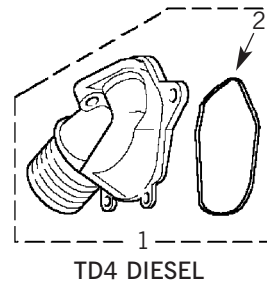

Thermostats

1	PEB102510L	WATER PUMP	1.8 PETROL
1	PEB102420L	WATER PUMP	2.0 TCie DIESEL
1	PEB102470L	WATER PUMP	TD4 DIESEL
1	PEB102240L	WATER PUMP	V6 PETROL
2	PET10010L	O-RING	1.8 PETROL
2	PFQ10001L	O-RING SET	2.0 TCie DIESEL
2	PET100980L	GASKET	TD4 DIESEL
2	PET100760L	O-RING	V6 PETROL

1	PEL10016	THERMOSTAT	1.8 PETROL
1	PBM100040	THERMOSTAT	2.0 TCie DIESEL
1	PEL100570L	THERMOSTAT	2.0 TD4 DIESEL
1	PEM000030	THERMOSTAT	2.5 V6 PETROL
2	PEF10010L	SEAL	1.8 PETROL
2	PET100990L	GASKET	2.0 TD4 DIESEL
2	CDU3858L	O-RING	2.5 V6 PETROL
3	CDU3858L	O-RING	1.8 PETROL