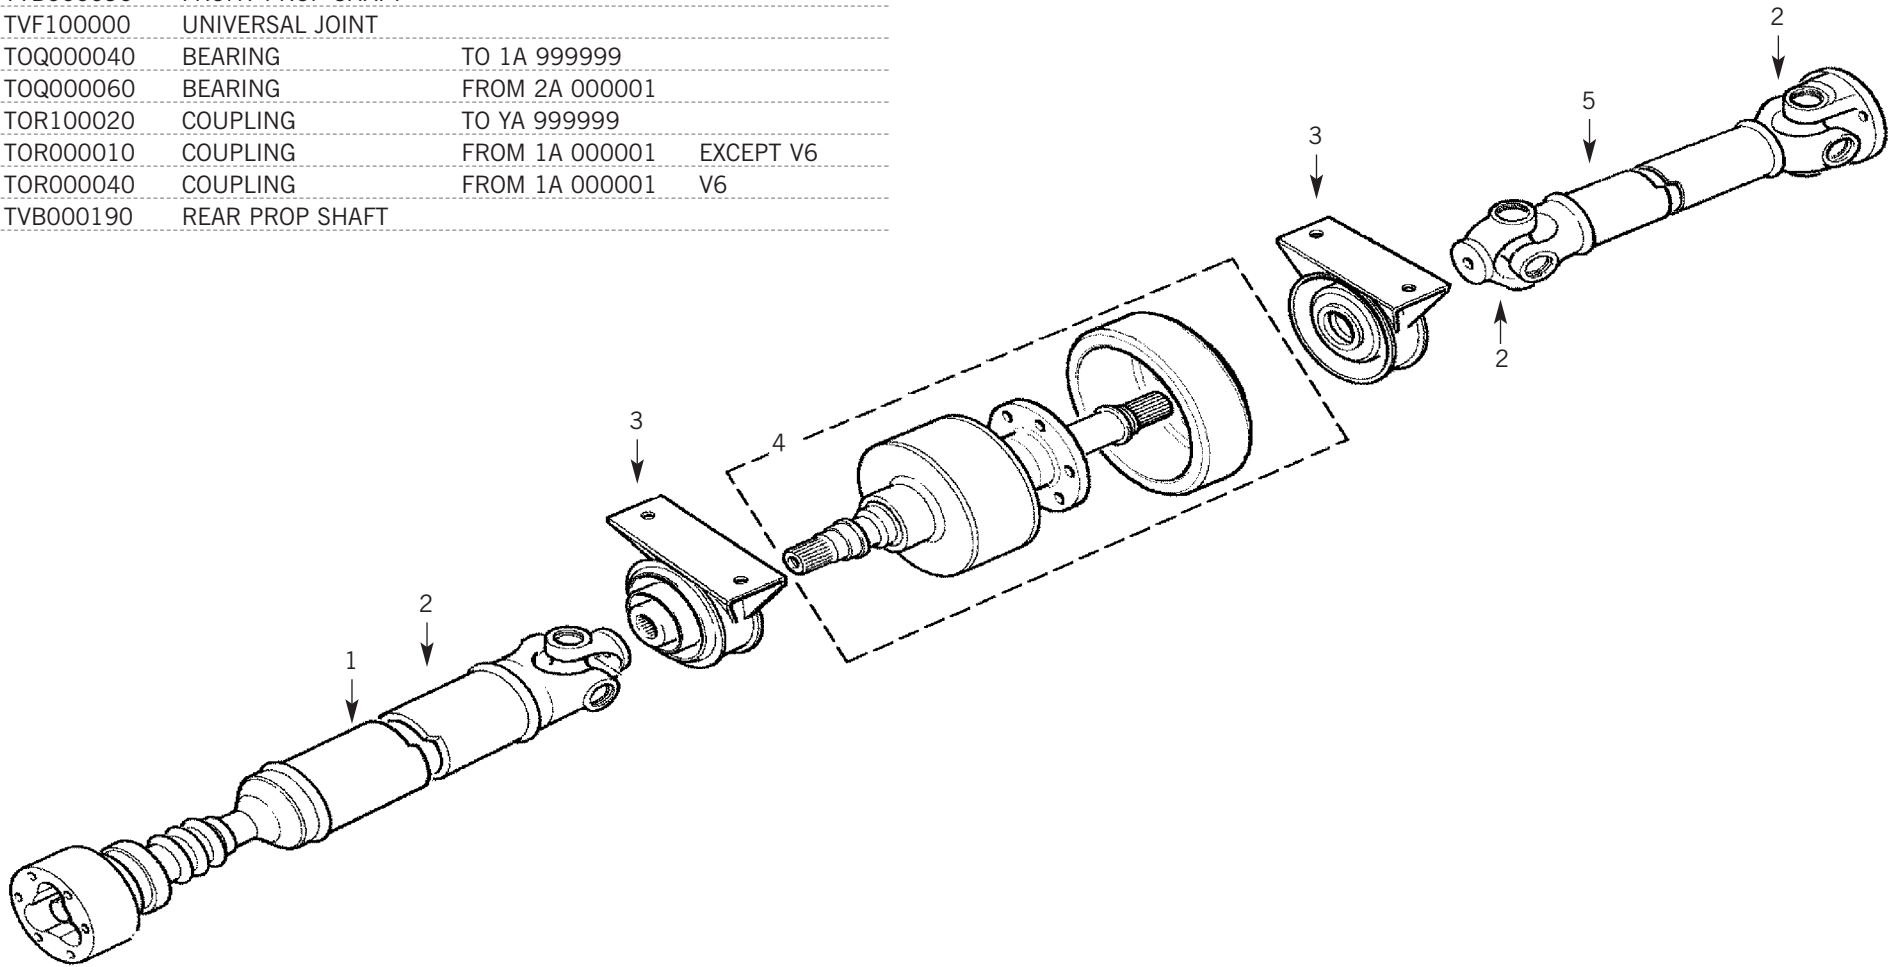

Propshafts & Couplings

1	TVB000090	FRONT PROP SHAFT	
2	TVF100000	UNIVERSAL JOINT	
3	TOQ000040	BEARING	TO 1A 999999
3	TOQ000060	BEARING	FROM 2A 000001
4	TOR100020	COUPLING	TO YA 999999
4	TOR000010	COUPLING	FROM 1A 000001 EXCEPT V6
4	TOR000040	COUPLING	FROM 1A 000001 V6
5	TVB000190	REAR PROP SHAFT	