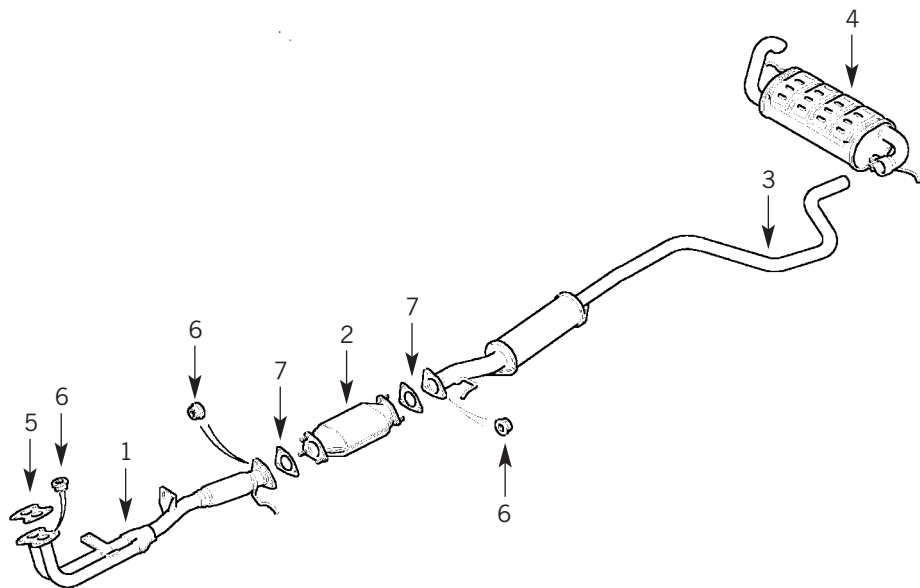

B
E
A
R
M
A
C
H

Exhaust System TO YA 999999 PETROL

1	ESR4069	DOWN PIPE
2	WAG103640	CATALYST
3	WCE103970	CENTRE SECTION
4	ESR4071	REAR SILENCER
5	WCM10009	DOWNPIPE GASKET
6	ESR2034	NYLOC NUT
7	WCM100480	GASKET