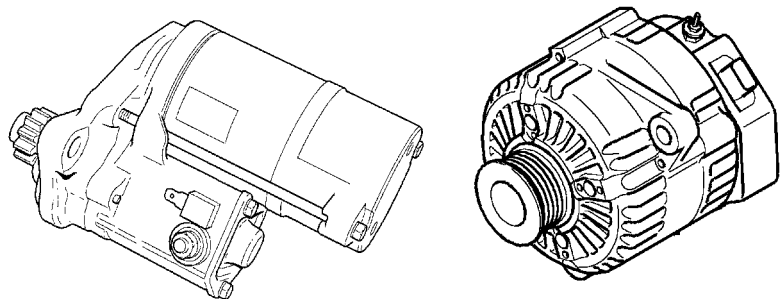

B
E
A
R
M
A
C
H

Electrical

YLE101890E	ALTERNATOR	1.8 PETROL	NO A/CON	90 AMP	TO YA 999999
YLE101890	ALTERNATOR	1.8 PETROL	NO A/CON	45 AMP	TO YA 999999
YLE102370L	ALTERNATOR	1.8 PETROL	NO A/CON		FROM 1A 000001
YLE102060	ALTERNATOR	1.8 PETROL	A/CON		
YLE102010	ALTERNATOR	2.0 TCie DIESEL	NO A/CON		TO YA 999999
YLE102080	ALTERNATOR	2.0 TCie DIESEL	A/CON		TO YA 999999
YLE102500L	ALTERNATOR	2.0 TD4 DIESEL		120 AMP	FROM 1A 000001
YLE000070	ALTERNATOR	2.0 TD4 DIESEL		150 AMP	FROM 1A 000001
YLE102480	ALTERNATOR	2.5 V6 PETROL		120 AMP	FROM 1A 000001

NAD101090	STARTER MOTOR	1.8 PETROL			
NAD100580	STARTER MOTOR	2.0 TCie DIESEL			TO YA 999999
NAD101500	STARTER MOTOR	2.0 TD4 DIESEL			FROM 1A 000001
NAD100952L	STARTER MOTOR	2.5 V6 PETROL			FROM 1A 000001