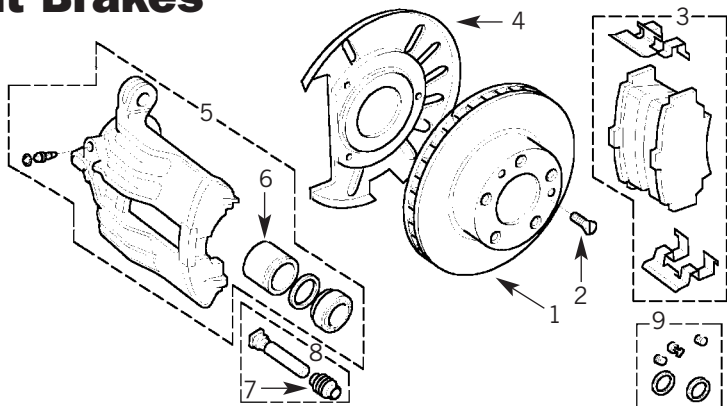

Front Brakes

1	SDB100830	BRAKE DISC		TO YA 999999
1	SDB000080	BRAKE DISC		FROM 1A 000001
2	SF106121	SCREW		
3	SFP100360	BRAKE PADS		TO YA 999999
3	SFP000020	BRAKE PADS		FROM 1A 000001
4	ANR5577	SHIELD	RH	TO YA 999999
4	ANR5578	SHIELD	LH	TO YA 999999
4	SEC100341	SHIELD	RH	FROM 1A 000001
4	SEC100351	SHIELD	LH	FROM 1A 000001
5	SEG100220	CALIPER	RH	TO YA 999999
5	SEG100230	CALIPER	LH	TO YA 999999
5	SEG100260	CALIPER	RH	FROM 1A 000001
5	SEG100270	CALIPER	LH	FROM 1A 000001
6	SEK100030	PISTON		
7	STC1911	DUST COVER		
8	STC1910	GUIDE PIN KIT		TO YA 999999
8	SEE100340	GUIDE PIN KIT		FROM 1A 000001
9	SEE100200	CALIPER SEAL KIT		TO YA 999999
9	SEE100300	CALIPER SEAL KIT		FROM 1A 000001