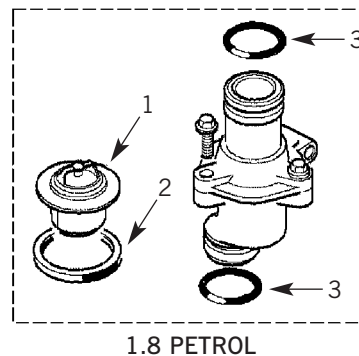

Thermostats

1	PEB102510L	WATER PUMP	1.8 PETROL
1	PEB102420L	WATER PUMP	2.0 TCie DIESEL
1	PEB102470L	WATER PUMP	TD4 DIESEL
1	PEB102240L	WATER PUMP	V6 PETROL
2	PET10010L	O-RING	1.8 PETROL
2	PFQ10001L	O-RING SET	2.0 TCie DIESEL
2	PET100980L	GASKET	TD4 DIESEL
2	PET100760L	O-RING	V6 PETROL

1	PEL10016	THERMOSTAT	1.8 PETROL
1	PBM100040	THERMOSTAT	2.0 TCie DIESEL
1	PEL100570L	THERMOSTAT	2.0 TD4 DIESEL
1	PEM000030	THERMOSTAT	2.5 V6 PETROL
2	PEF10010L	SEAL	1.8 PETROL
2	PET100990L	GASKET	2.0 TD4 DIESEL
2	CDU3858L	O-RING	2.5 V6 PETROL
3	CDU3858L	O-RING	1.8 PETROL