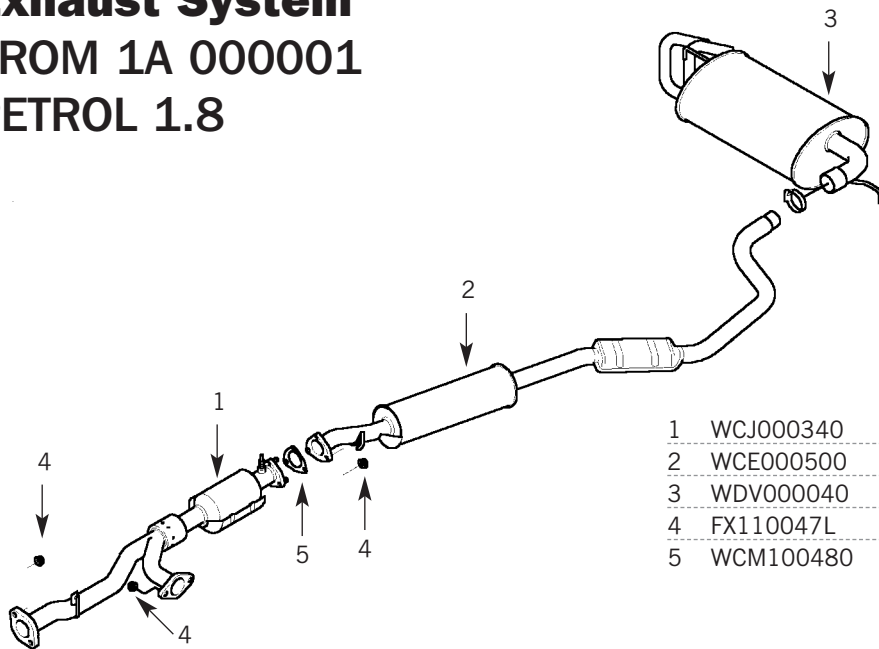

Exhaust System FROM 1A 000001 PETROL 1.8

1	WCJ000340	CONVERTER
2	WCE000500	CENTRE SECTION
3	WDV000040	REAR SILENCER
4	FX110047L	NUT - FLANGE
5	WCM100480	GASKET