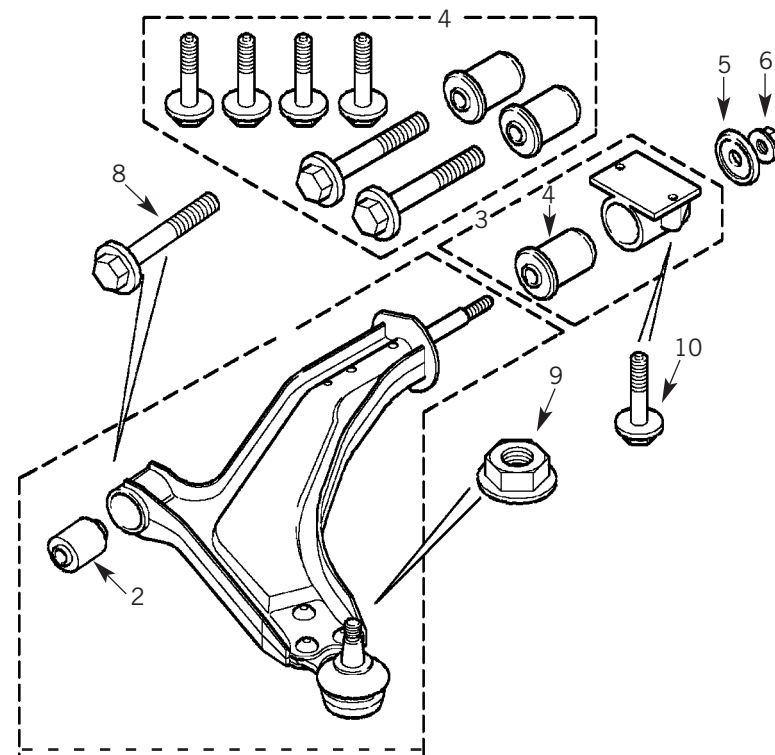

Radius Arm

1	RBJ102920	LOWER SUSPENSION ARM RH	
1	RBJ102930	LOWER SUSPENSION ARM LH	
2	RBX101790	BUSH	
3	RBX101260	HOUSING & BUSH RH	TO YA 524792
3	RBX101270	HOUSING & BUSH LH	TO YA 524788
3	RBX101800	HOUSING & BUSH RH	FROM YA 524793
3	RBX101810	HOUSING & BUSH LH	FROM YA 524789
4	ANR6109	BUSH	TO YA 524792
4	RBX101860	BUSH	YA 524792 - YA 999999
4	RBX101780	BUSH	FROM 1A 000001
5	RDB100080	WASHER	
6	FX214057	NUT	
7	RBG100120	BUSH KIT	
8	RDI100010	BOLT	
9	FX214057	NUT	
10	ANR5333	BOLT