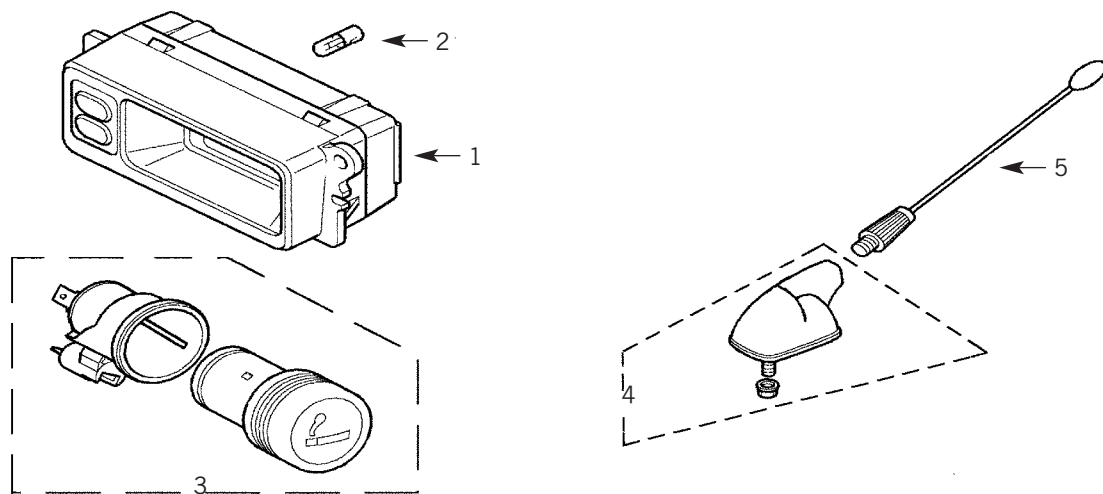

1	YFB100380	LCD DISPLAY	CLOCK
1	XQH100102	LCD DISPLAY	CLOCK / RADIO
2	XZQ100110L	BULB	CLOCK
2	XDG100040	BULB	CLOCK / RADIO
3	YUJ100490	CIGAR LIGHTER	
4	XUC100830	AERIAL BASE	
4	XUC000030	AERIAL BASE	HARMON KARDON
5	XUJ100070L	AERIAL MAST	
5	XUJ000020	AERIAL MAST	HARMON KARDON

QUICK REFERENCE

PARTS SUITABLE FOR
LAND ROVER FREELANDER

Tel: +44 (0)29 20 856 550