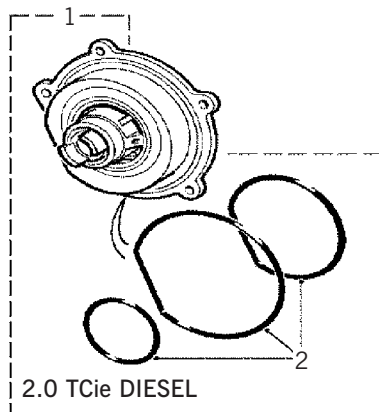

Water Pumps