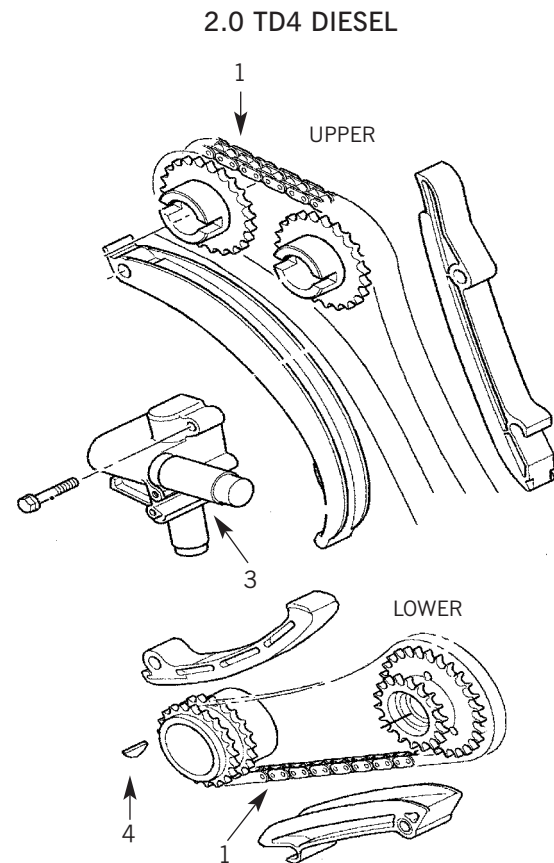

Engine Timing

1.8 PETROL

1	LHN100390	TIMING BELT	NON AUTO TENSIONING
1	LHN100560L	TIMING BELT	AUTO TENSIONING
2	LHP100900L	TENSIONER	AUTO TENSIONING
3	LHP10015L	TENSIONER	NON AUTO TENSIONING

2.0 TCie DIESEL

1	LHN100760	TIMING BELT	114 TEETH
1	LHN100610	TIMING BELT	112 TEETH
2	LHV100160	IDLER	
3	LHP100840	TENSIONER	

2.0 TD4 DIESEL

1	LHN100840L	TIMING CHAIN	UPPER
1	MVF100070L	TIMING CHAIN	LOWER
3	PQG100320L	TENSIONER	
4	STC2193	KEY	

2.5 V6 PETROL

1	LHN100410L	TIMING BELT	
2	LHV100110L	IDLER	
3	LHP100610L	TENSIONER