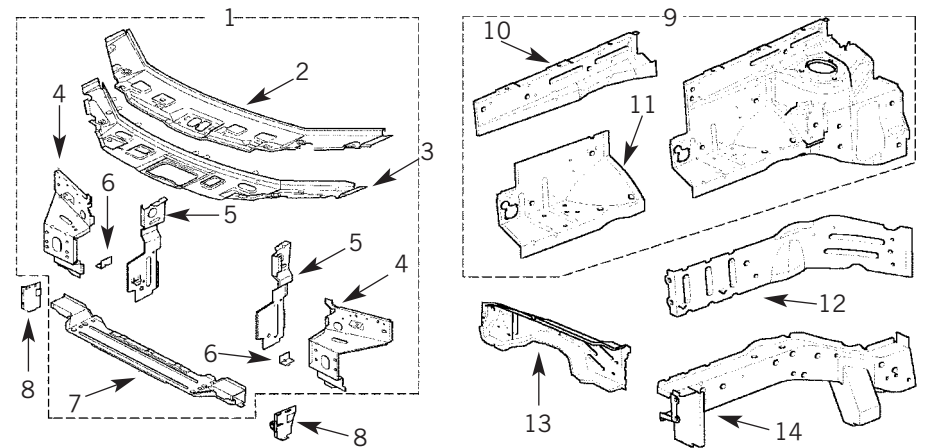

1	ABG490090	BULKHEAD ASSEMBLY
2	ALR8726	PLATFORM & WELD NUT
3	ALR8690	PLATFORM ASSEMBLY
4	ABH490140	HEADLAMP MOUNTING PANEL RH
4	ABH490150	HEADLAMP MOUNTING PANEL LH
5	AWL490160	MOUNTING - HEADLAMP RH
5	AWL490050	MOUNTING - HEADLAMP LH
6	ABU490070	MOUNTING BRACKET
7	ABC490070	FRONT CROSSMEMBER
8	AWR490010	SIDEMEMBER GUSSET RH
8	AHP490010	SIDEMEMBER GUSSET LH
9	ABD490320	FRONT VALANCE RH
9	ABD490750	FRONT VALANCE LH
10	ABD490120	FRONT VALANCE RH
10	ALR9731	FRONT VALANCE LH
11	ABD490160	VALANCE & WELD NUT RH
11	ABD490170	VALANCE & WELD NUT LH
12	ABF490140	FRONT SIDEMEMBER RH
12	ABF490150	FRONT SIDEMEMBER LH
13	ABR490660	OUTER VALANCE RH
13	ABR490670	OUTER VALANCE LH
14	ABE490140	SIDEMEMBER RH
14	ABE490210	SIDEMEMBER LH