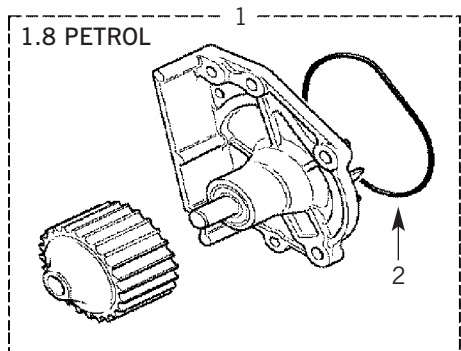

Water Pumps