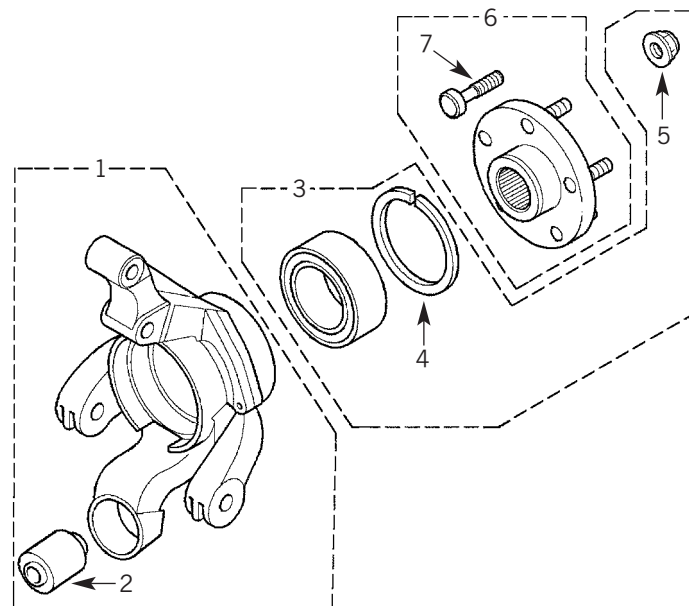

Hubs Rear

1	RUB101501	FRONT HUB RH	TO WA 601202
1	RUB101511	FRONT HUB LH	TO WA 601202
1	RUB101502	FRONT HUB RH	WA 601202 - 1A 999999
1	RUB101512	FRONT HUB LH	WA 601202 - 1A 999999
1	RUB000040	FRONT HUB RH	FROM 2A 000001
1	RUB000050	FRONT HUB LH	FROM 2A 000001
2	ANR5861	BEARING	TO 1A 999999
2	RFC000010	BEARING	FROM 2A 000001
3	RUE100031	CIRCLIP	
4	CDU1534L	STAKE NUT	
5	ANR5817	FLANGE ASSY	
6	CLP9037L	STUD	

1	RLH101320	REAR HUB RH	TO WA 601176
1	RLH101330	REAR HUB LH	TO WA 601176
1	RLH101321	REAR HUB RH	WA 601177 - 1A 999999
1	RLH101331	REAR HUB LH	WA 601177 - 1A 999999
1	RLH000140	REAR HUB RH	FROM 2A 000001
1	RLH000150	REAR HUB LH	FROM 2A 000001
2	RGX101010	BUSH	
3	ANR5861	BEARING	TO 1A 999999
3	RFC000010	BEARING	FROM 2A 000001
4	RUE100031	CIRCLIP	
5	CDU1534L	STAKE NUT	
6	ANR5817	FLANGE	
7	CLP9037L	STUD