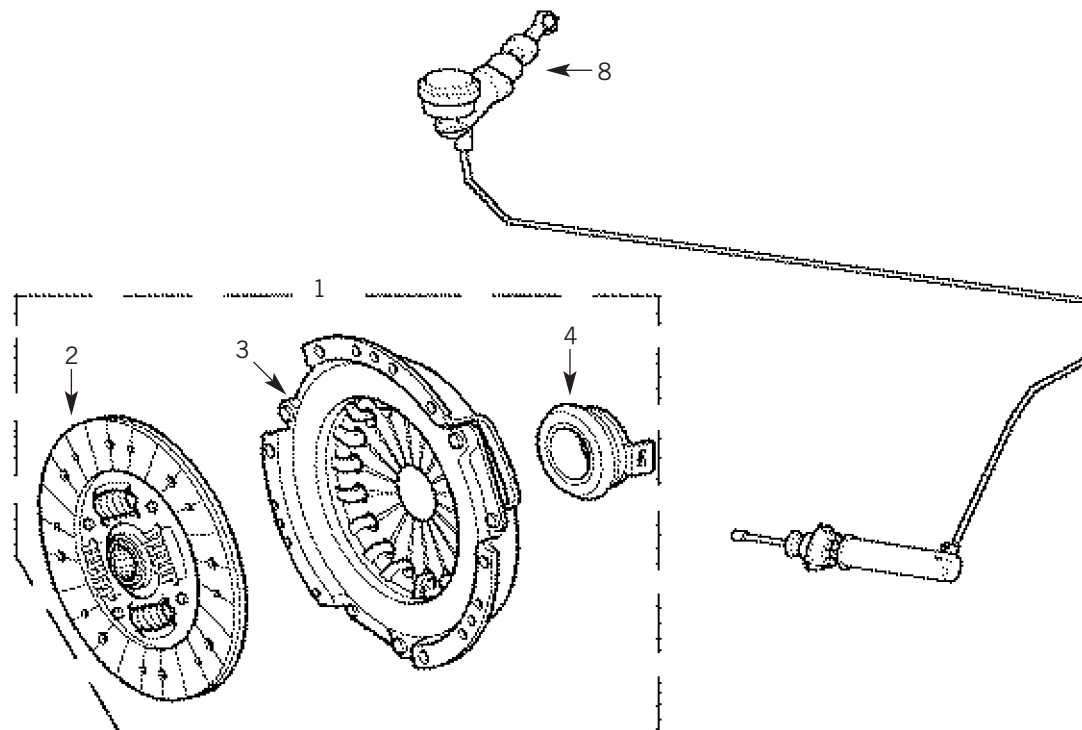

Tel: +44 (0)29 20 856 550

Manufacturers' part numbers are used for reference purposes only

Clutch Components

1	STC4613	CLUTCH KIT		TO YA 999999
2	UQB000040	CLUTCH PLATE	1.8 PETROL 2L TCie DIESEL	
2	UQB101070	CLUTCH PLATE	TD4	FROM 1A 000001
3	URB000070	CLUTCH COVER	1.8 PETROL 2L TCie DIESEL	
3	URB100651	CLUTCH COVER	TD4	FROM 1A 000001
4	UTJ100170	RELEASE BEARING	1.8 PETROL 2L TCie DIESEL	
4	UUB000070	RELEASE BEARING	TD4	FROM 1A 000001
5	STC000180	HYDRAULICS	1.8 PETROL 2L TCie DIESEL	TO YA 999999
5	STC000120	HYDRAULICS	1.8 PETROL	FROM 1A 000001
5	STC000020	HYDRAULICS	TD4	FROM 1A 000001