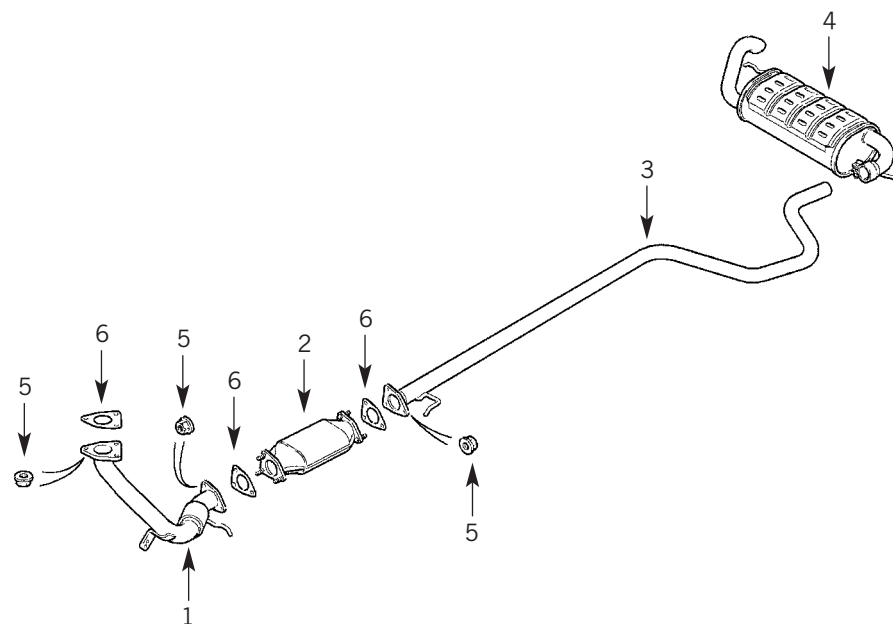

Exhaust System TO YA 999999 DIESEL

1	WCD105220	DOWN PIPE
2	WAG104260	CATALYST
3	WCE104230	CENTRE SECTION
4	ESR4074	REAR SILENCER
5	ESR2034	NUT
6	WCM100480	GASKET

Tel: +44 (0)29 20 856 550

Manufacturers' part numbers are used for reference purposes only

QUICK REFERENCE

PAGE
26

PARTS SUITABLE FOR
LAND ROVER FREELANDER