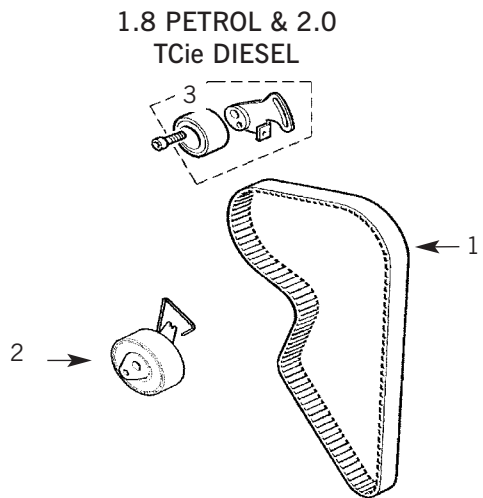

Engine Timing

1.8 PETROL

1	LHN100390	TIMING BELT	NON AUTO TENSIONING
1	LHN100560L	TIMING BELT	AUTO TENSIONING
2	LHP100900L	TENSIONER	AUTO TENSIONING
3	LHP10015L	TENSIONER	NON AUTO TENSIONING

2.0 TCie DIESEL

1	LHN100760	TIMING BELT	114 TEETH
1	LHN100610	TIMING BELT	112 TEETH
2	LHV100160	IDLER	
3	LHP100840	TENSIONER	

2.0 TD4 DIESEL

1	LHN100840L	TIMING CHAIN	UPPER
1	MVF100070L	TIMING CHAIN	LOWER
3	PQG100320L	TENSIONER	
4	STC2193	KEY	

2.5 V6 PETROL

1	LHN100410L	TIMING BELT	
2	LHV100110L	IDLER	
3	LHP100610L	TENSIONER