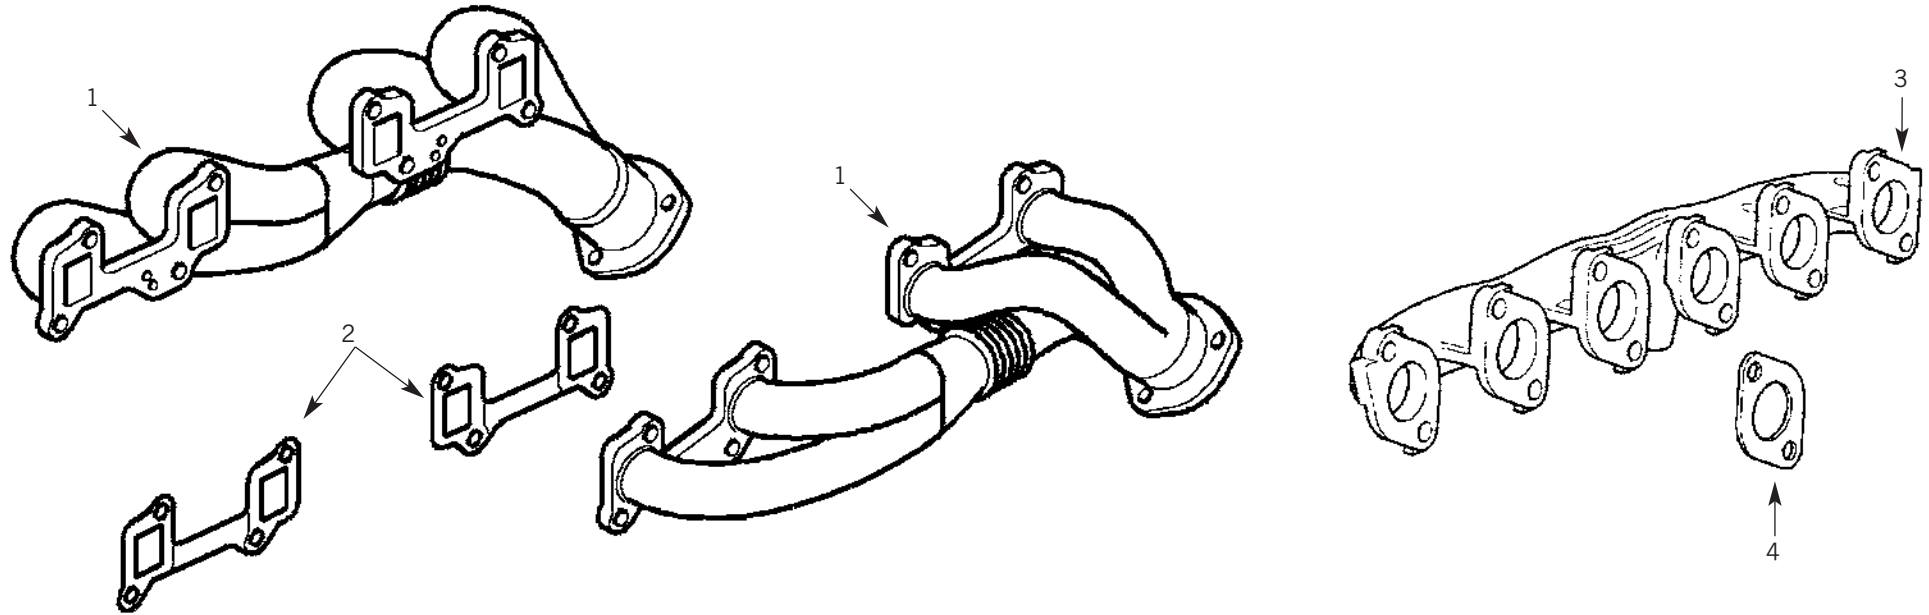

Tel: +44 (0)29 20 856 550

Manufacturers' part numbers are used for reference purposes only

QUICK REFERENCE

PAGE
18

PARTS SUITABLE FOR
RANGE ROVER - P38

Exhaust Manifold

1	LKC100470	EXHAUST MANIFOLD RH	PETROL
1	LKC100480	EXHAUST MANIFOLD LH	PETROL
2	ERR6733	EXHAUST MANIFOLD GASKET	PETROL
3	STC2207	EXHAUST MANIFOLD	DIESEL TO (E) 31428932
3	STC4209	EXHAUST MANIFOLD	DIESEL FROM (E) 31438932
4	STC3697	EXHAUST MANIFOLD GASKET	DIESEL