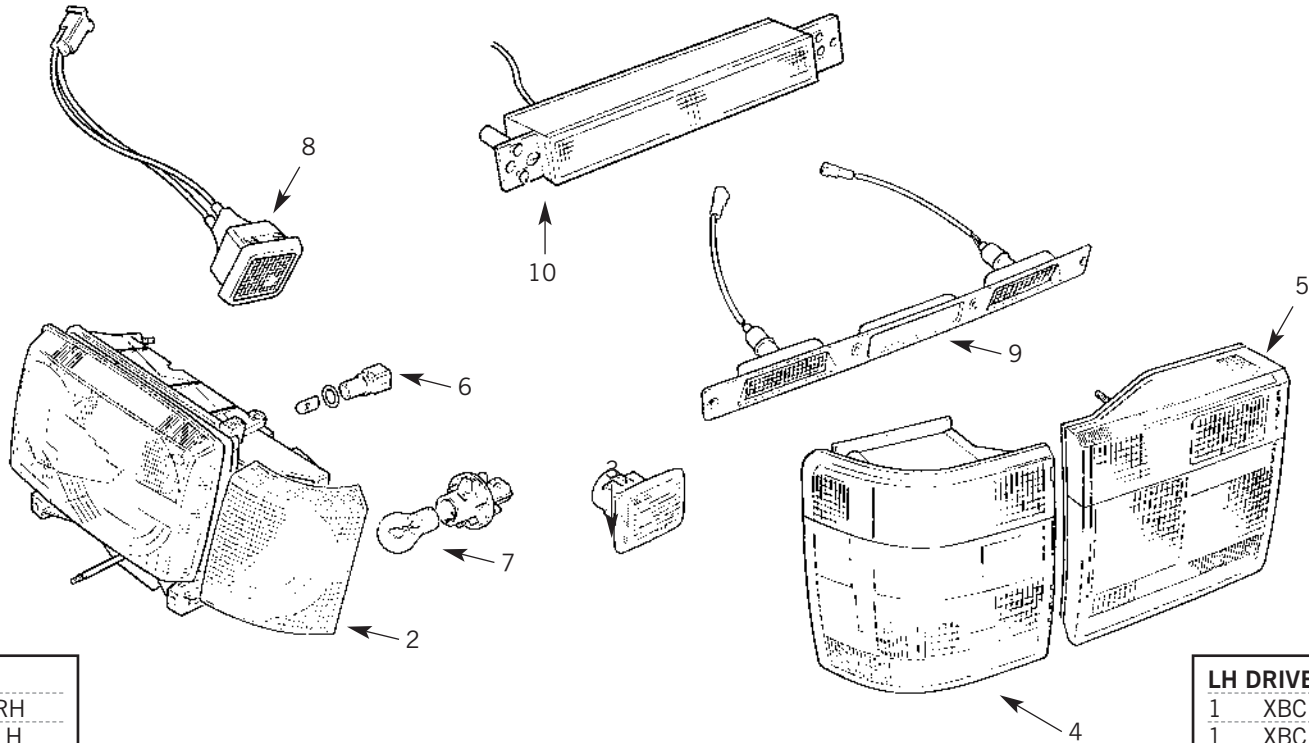

Lighting

LH DRIVE PARTS

- 1 XBC105960 HEADLAMP RH
- 1 XBC105970 HEADLAMP LH

LH DRIVE PARTS

- 1 XBC105720 HEADLAMP RH
- 1 XBC105730 HEADLAMP LH

TO XA 430701 (ORANGE INDICATORS)

- 1 XBC105940 HEADLAMP RH
- 1 XBC105950 HEADLAMP LH
- 2 AMR2690 INDICATOR RH
- 2 AMR2688 INDICATOR LH
- 3 PRC9916 SIDE REPEATER
- 4 AMR4100 REAR LAMP RH - BODY
- 4 AMR4099 REAR LAMP LH - BODY
- 5 AMR4724 REAR LAMP RH - TAILGATE
- 5 AMR4725 REAR LAMP LH - TAILGATE
- 6 STC2994 SIDE LIGHT BULB HOLDER
- 7 XBP100180 INDICATOR BULB HOLDER
- 8 AMR2481 DOOR LAMP
- 9 AMR3020 NUMBER PLATE LAMP
- 10 PRC7644 HIGH LEVEL BRAKE LIGHT

FROM YA 430702 (CLEAR INDICATORS)

- 1 XBC105700 HEADLAMP RH
- 1 XBC105710 HEADLAMP LH
- 2 XBD100920 INDICATOR RH
- 2 XBD100930 INDICATOR LH
- 3 XGB000020 SIDE REPEATER
- 4 XFB101720 REAR LAMP RH - BODY
- 4 XFB101730 REAR LAMP LH - BODY
- 5 XFE100220 REAR LAMP RH - TAILGATE
- 5 XFE100230 REAR LAMP LH - TAILGATE
- 6 STC2994 SIDE LIGHT BULB HOLDER
- 7 XBP100200 INDICATOR BULB HOLDER
- 8 AMR2481 DOOR LAMP
- 9 AMR3020 NUMBER PLATE LAMP
- 10 PRC7644 HIGH LEVEL BRAKE LIGHT