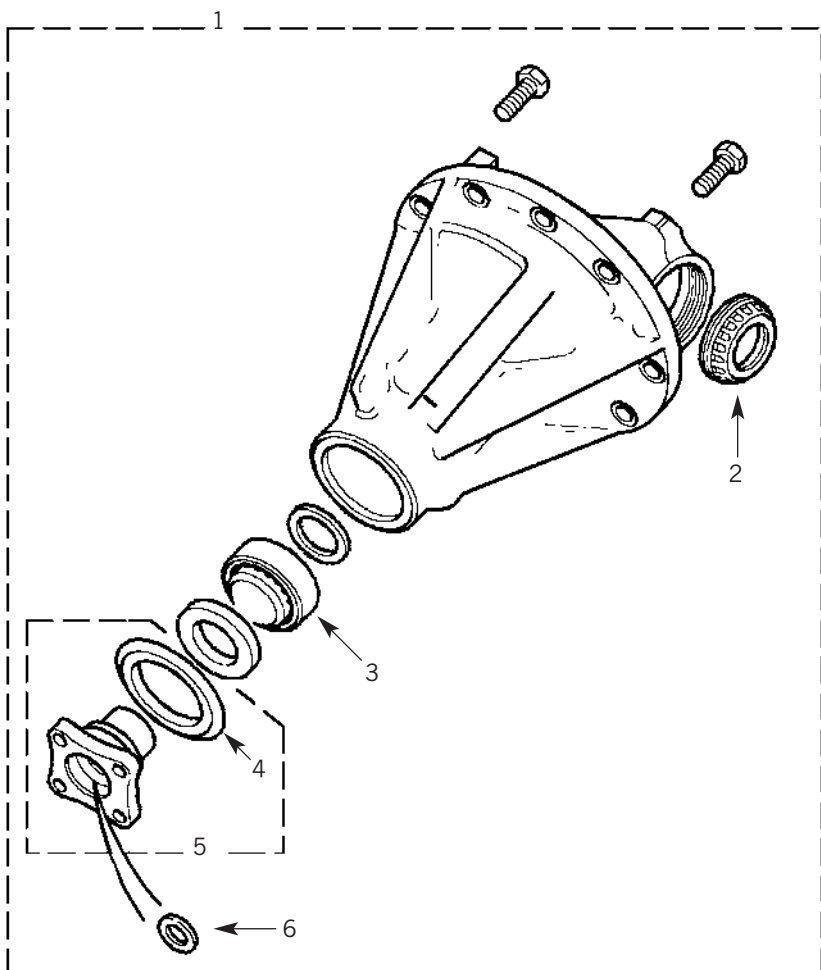

Differential

1	TBB100830	DIFFERENTIAL ASSEMBLY - FRONT	
1	TBB100840	DIFFERENTIAL ASSEMBLY - REAR	2 PIN
1	TBB100900	DIFFERENTIAL ASSEMBLY - REAR	4 PIN
2	FTC4210	LOCKING RING	
3	STC2808	BEARING	
4	STC3124	FLANGE / MUDSHIELD / SEAL	
5	FTC3549	MUDSHIELD	
6	90513454	WASHER - MULTIPLE OPTIONS	
6	FTC5413	WASHER - MULTIPLE OPTIONS	
7	576159	ROLL PIN