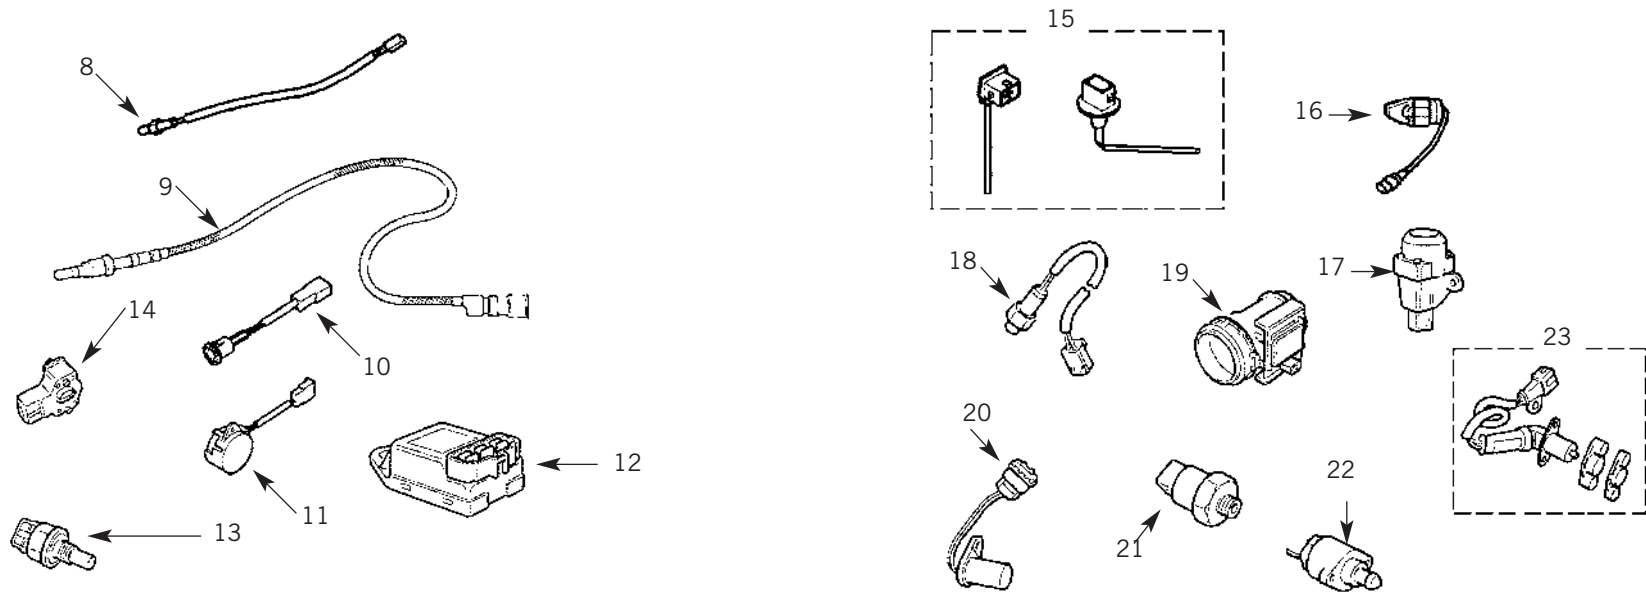

B
E
A
R
M
A
C
H

Sensors

8	ERR1834	LAMBDA	PETROL	TO VA 350483
8	AMR6244	LAMBDA	PETROL	VA 350484 - WA 410481
8	MHK100940	LAMBDA	PETROL	FROM XA 410482
9	ERR5211	CATALYST TEMPERATURE	PETROL	
10	BTR9733	SOLAR AUTO A/CON		
11	JTF000030	IN CAR TEMPERATURE		
12	ERR5212	ECU - CATALYST		
13	ETC8496	TEMPERATURE	PETROL	TO WA 410481
13	MEK100160	TEMPERATURE	PETROL	FROM XA 410482
14	ERR4278	POTENTIOMETER	PETROL	
15	STC3258	TEMPERATURE - EVAPORATOR		TO MA 300000 approx
15	STC3365	TEMPERATURE - EVAPORATOR		FROM MA 3000001 approx
16	STC3256	TEMPERATURE - HEATER		
17	WQT100030L	INERTIA FUEL PUMP		
18	AS 8	LAMBDA	PETROL	
19	ERR5595	AIRFLOW - MPI	PETROL	TO WA 410481
19	MHK100800	AIRFLOW - MPI	PETROL	FROM XA 410482
20	ERR2261	CAMSHAFT - ENGINE	PETROL	TO TA 346793
20	ERR6169	CAMSHAFT - ENGINE	PETROL	FROM VA 346794
21	ERR5594	KNOCK IGNITION	PETROL	TO WA 410481
21	NSC100650	KNOCK IGNITION	PETROL	FROM XA 410482
22	ERR4352	MOTOR - STEPPER - MPI	PETROL	

Website - www.bearingmach.com

PARTS SUITABLE FOR
RANGE ROVER - P38

PAGE
15

QUICK REFERENCE