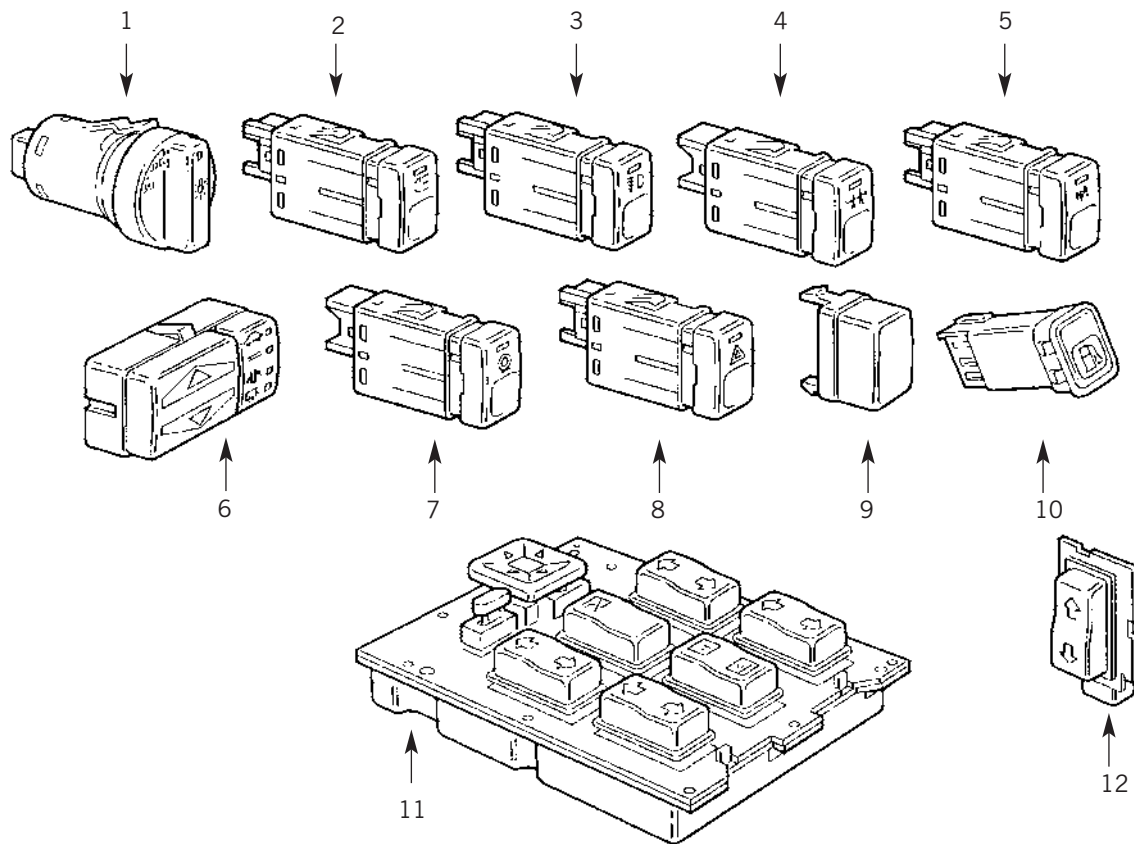

Website - www.bearingmach.com

PARTS SUITABLE FOR
RANGE ROVER - P38

PAGE
15

QUICK REFERENCE

B
E
A
R
M
A
C
H

Switches

TO WA 410481

1	AMR3964	LIGHTS - ROTARY	
2	AMR3712	REAR FOG - PUSH PUSH	
3	AMR3711	FRONT FOG - PUSH PUSH	
4	AMR4141	CRUISE CONTROL	
5	AMR3708	TRANSFER BOX - HIGH / LOW	
6	AMR5823	RIDE HEIGHT CONTROL	
7	AMR3709	RIDE HEIGHT DISABLE	
8	AMR2691	HAZARD LIGHT	
9	AMR2754	SWITCH BLANK	
10	AMR3388	FUEL FLAP RELEASE	
11	AWR1083	CENTRE CONSOLE SWITCH PACK	SUNROOF
11	AWR1084	CENTRE CONSOLE SWITCH PACK	EXCEPT SUNROOF
11	YUB000040AYZ	CENTRE CONSOLE SWITCH PACK	30th ANNIVERSARY
12	AMR3762	ELECTRIC WINDOW LIFT	