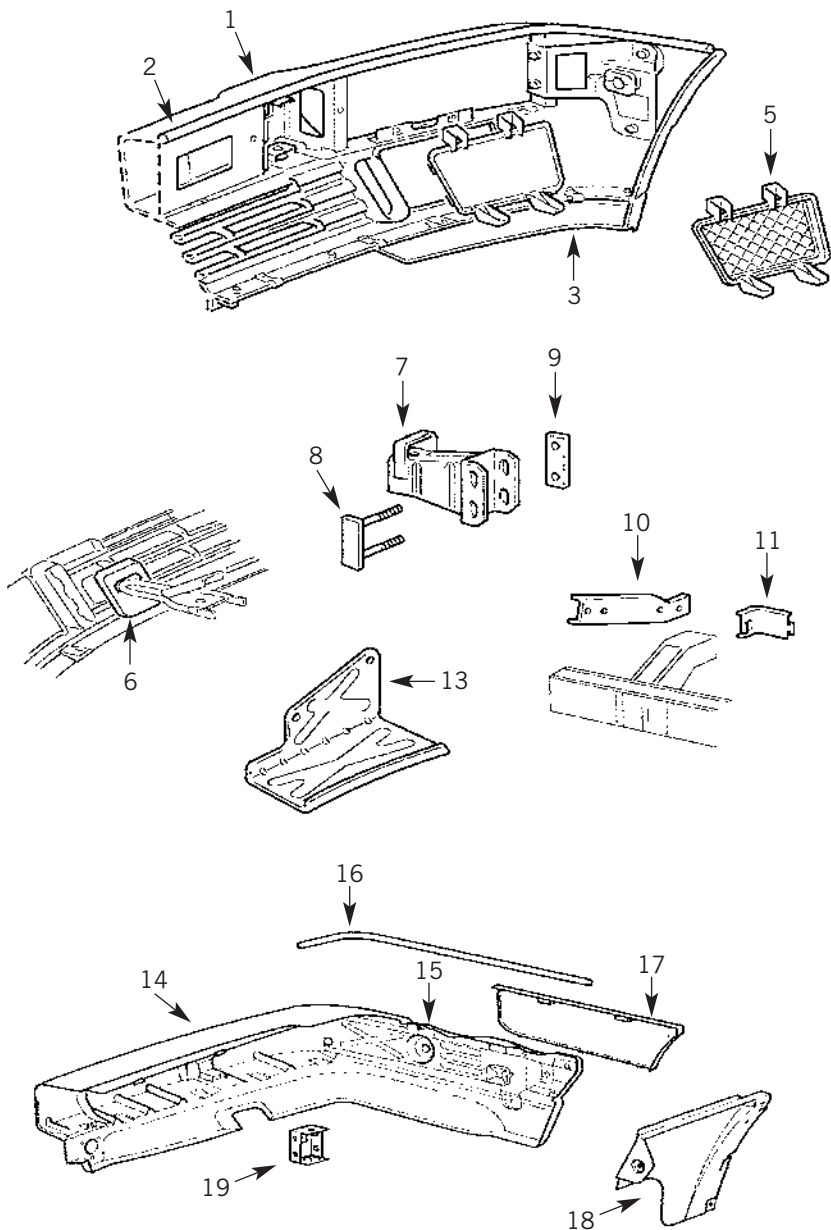

Bumpers

1	ANR2332	FRONT BUMPER	LESS SPOILER	TO XA 430701
1	DPB103830	FRONT BUMPER	WITH SPOILER	TO XA 430701
1	DPB104600LYT	FRONT BUMPER		FROM XA 430702
2	ANR3686	SEAL - FRONT BUMPER		
3	NTC9714	SPOILER	RH	
3	NTC9713	SPOILER	LH	
4	ANR1996	FOG LAMP BLANKING PLATE	RH	
4	ANR1997	FOG LAMP BLANKING PLATE	LH	
5	ANR4150	DUCT - COLD AIR INTAKE	DIESEL	AUTOMATIC
6	ANR2276	RUBBER FRONT BUFFER		
7	ANR4456	CAN - CRUSH		
8	ANR3617	PLATE - CRUSH CAN		
9	ANR3616	WASHER - CRUSH CAN		
10	ANR4114	BRACKET - FRONT BUMPER MOUNTING	RH	
10	ANR4115	BRACKET - FRONT BUMPER MOUNTING	LH	
11	ANR2500	BRACKET		
13	ESR3433	BAFFLE - AIR DUCT		
14	ANR2535	REAR BUMPER		TO TA 346793
14	ANR4735	REAR BUMPER		FROM VA 346794
14	STC7161P	REAR BUMPER		TO TA 346793 AUTOBIOGRAPHY
14	STC4031P	REAR BUMPER		FROM VA 346794 AUTOBIOGRAPHY
15	NTC8402	CLIP - REAR BUMPER		
16	ANR3687	SEAL - REAR BUMPER		
17	NTC7882	PANEL - REAR BUMPER	RH	
17	NTC7881	PANEL - REAR BUMPER	LH	
18	ANR3045	EXTENSION - WHEELARCH LINER	RH	
18	ANR4974	EXTENSION - WHEELARCH LINER	LH	
19	ANR2381	BRACKET - REAR BUMPER