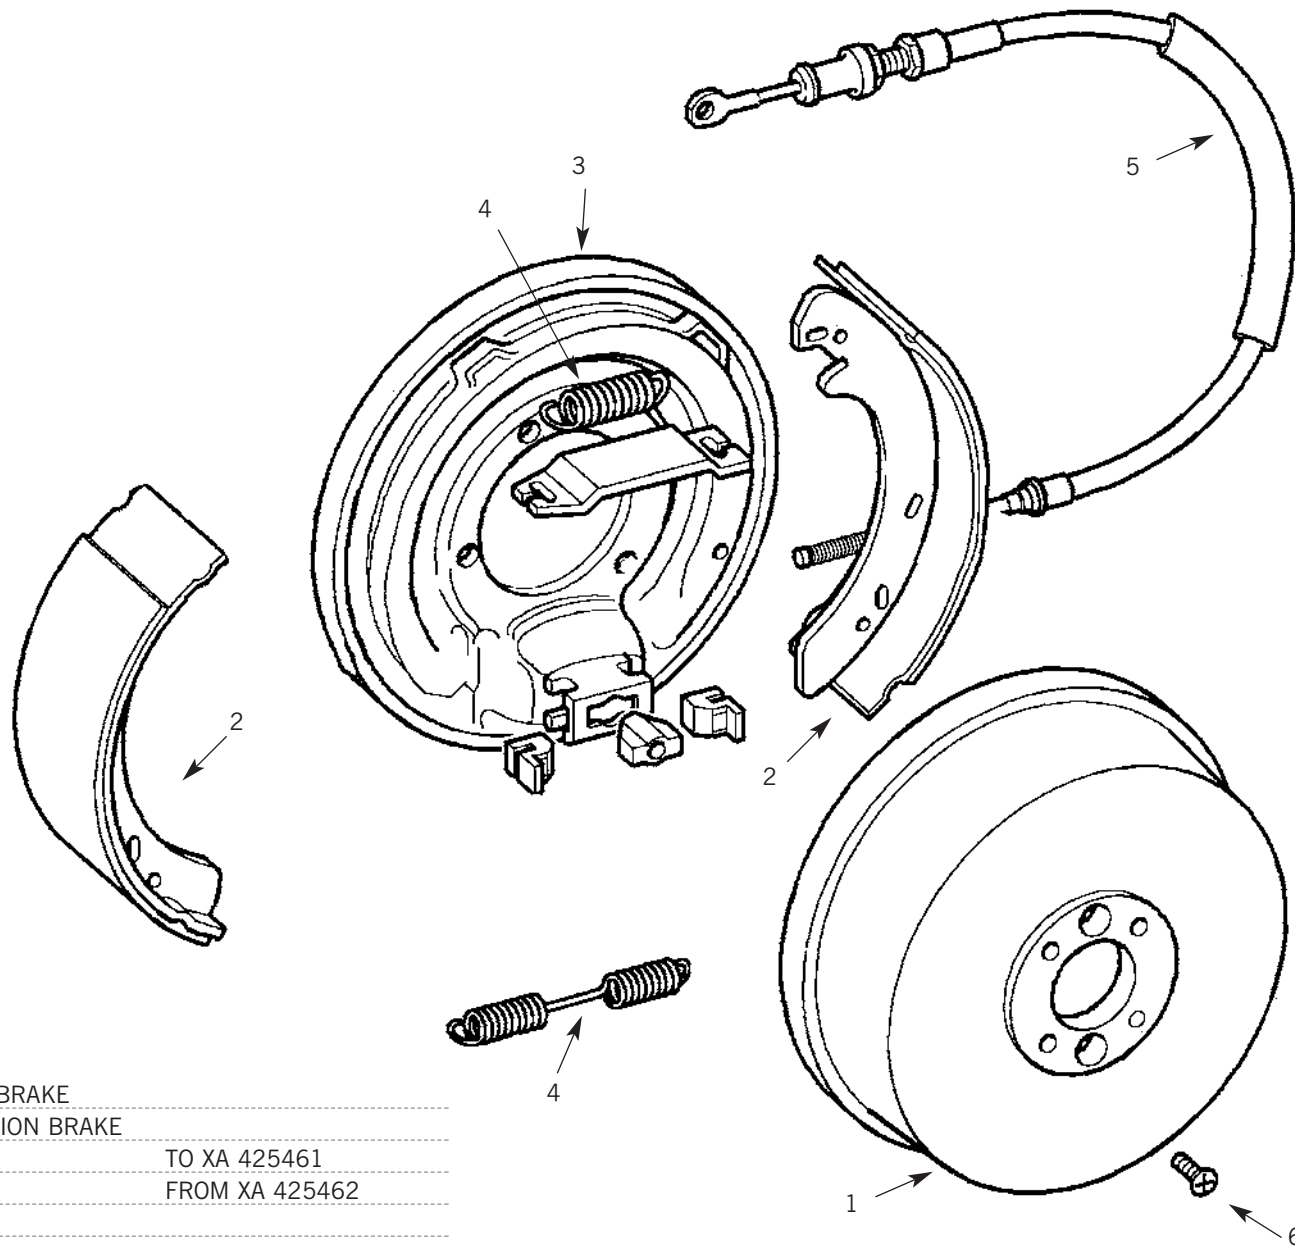

Handbrake

B
E
A
R
M
A
C
H

1	NTC9859	DRUM - TRANSMISSION BRAKE	
2	ICW100030	SET SHOES - TRANSMISSION BRAKE	
3	STC1535	BACKPLATE	TO XA 425461
3	ICL100010	BACKPLATE	FROM XA 425462
4	ICW100050	RETENTION KIT	
5	ANR2215	CABLE	
6	SF108201L	SCREW	

Tel: +44 (0)29 20 856 550

Manufacturers' part numbers are used for reference purposes only