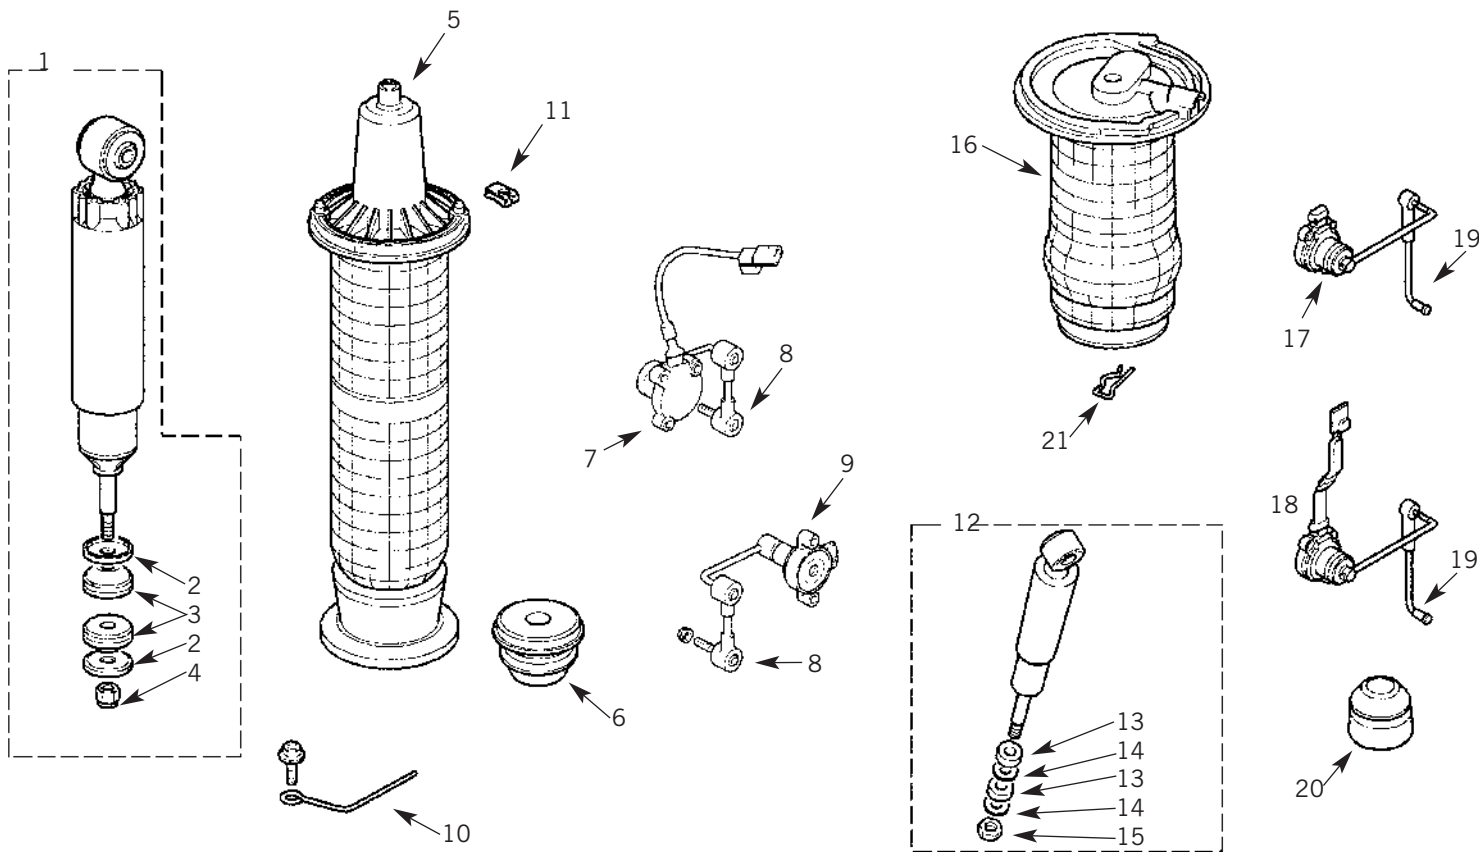

B
E
A
R
M
A
C
H

Air Suspension

FRONT

1	STC3672	DAMPER - FRONT	
2	ANR3720	WASHER	
3	RNF100090L	BUSH	
4	NV210047	NUT	
5	REB101740	SPRING - FRONT	
6	ANR2556	BUMP STOP	
7	STC3579AA	FRONT SENSOR RH	TO TA 346793
7	STC3578AA	FRONT SENSOR LH	TO TA 346793
8	STC2763	LINK - FRONT SENSOR	
9	ANR4686	FRONT SENSOR	FROM VA 346794
10	NTC9127	PIN	
11	NTC9449	CLIP	

REAR

12	STC3671	DAMPER - REAR	
13	RNF100090L	BUSH	
14	ANR3720	WASHER	
15	NV210047	NUT	
16	RKB101460	SPRING - REAR	
17	STC3593AA	REAR SENSOR RH	TO TA 346793
17	STC3594AA	REAR SENSOR LH	TO TA 346793
18	ANR4687	REAR SENSOR	FROM VA 346794
19	STC2765	LINK - REAR SENSOR	
20	ANR2556	BUMP STOP	
21	ANR1148	CLIP	

QUICK REFERENCE

PAGE
24

PARTS SUITABLE FOR
RANGE ROVER - P38

Tel: +44 (0)29 20 856 550