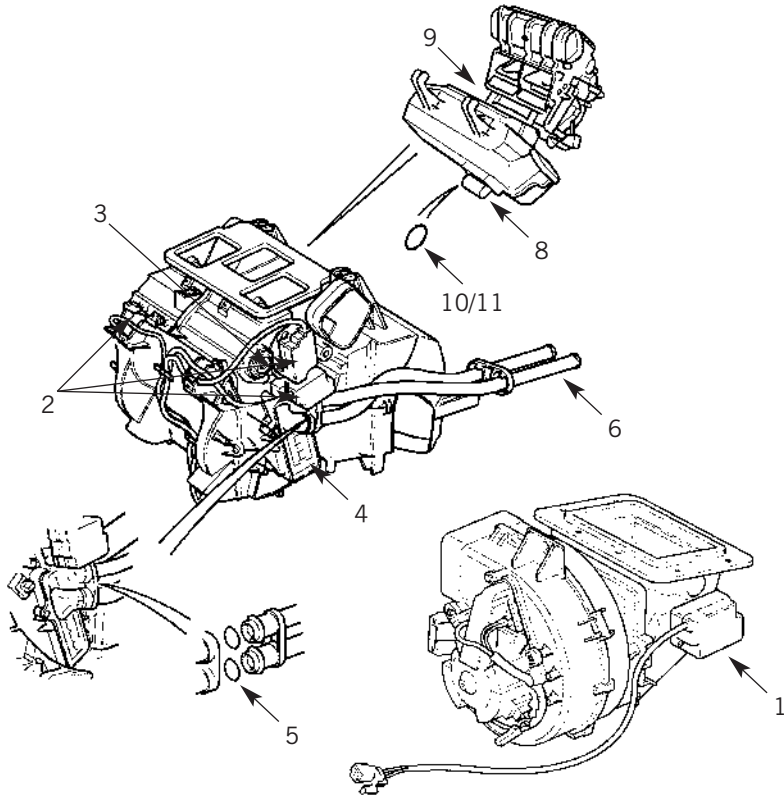

Cooling & Heating Heaters

1	STC3266	MOTOR - BLEND HEATER
2	STC3259	MOTOR - FLAP CONTROL
3	STC3366	GROMMET
4	STC3261	HEATER MATRIX
5	STC3262	O-RING
6	STC3264	PIPE - OUTLET TO HEATER
7	STC3263	PIPE - COOLANT TO HEATER
8	JQD100340	EXPANSION EVAPORATOR VALVE
9	STC3260	EVAPORATOR - A/CON
10	JYX100150L	O-RING - LARGE/SUCTION
11	JYX100160L	O-RING - SMALL/LIQUID