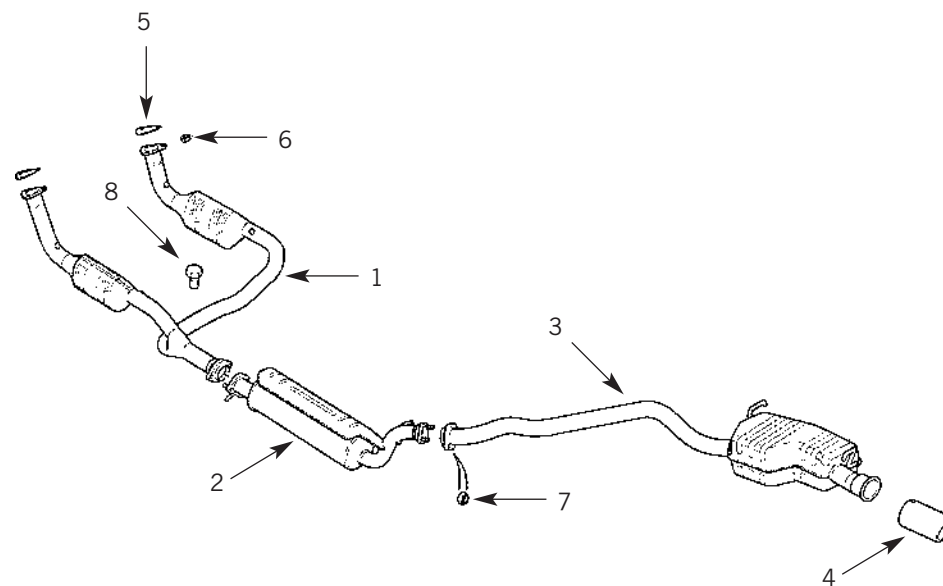

Exhaust Petrol

1	ESR4095	DOWNPIPE	TO WA 410481
1	WCD105350	DOWNPIPE	FROM XA 410482
2	ESR3195	CENTRE SILENCER	TO VA 376579
2	WCE104310	CENTRE SILENCER	FROM WA 376580
3	ESR3538	REAR SILENCER	SINGLE TAILPIPE TO VA 346793
3	ESR4126	REAR SILENCER	SINGLE TAILPIPE VA 346794 - WA 410481
3	WDV100250	REAR SILENCER	SINGLE TAILPIPE FROM XA 410482
3	WDV100270	REAR SILENCER RH	TWIN TAILPIPE FROM VA 346795
3	WDV100260	REAR SILENCER LH	TWIN TAILPIPE FROM VA 346795
4	ESR3153	FINISHER	
5	ESR3260	GASKET	
6	FX110047L	NUT	
7	NV108041L	NUT	
8	WYB10005	BLANKING PLUG	TO WA 410481
8	MYB100040L	BLANKING PLUG	FROM XA 410482