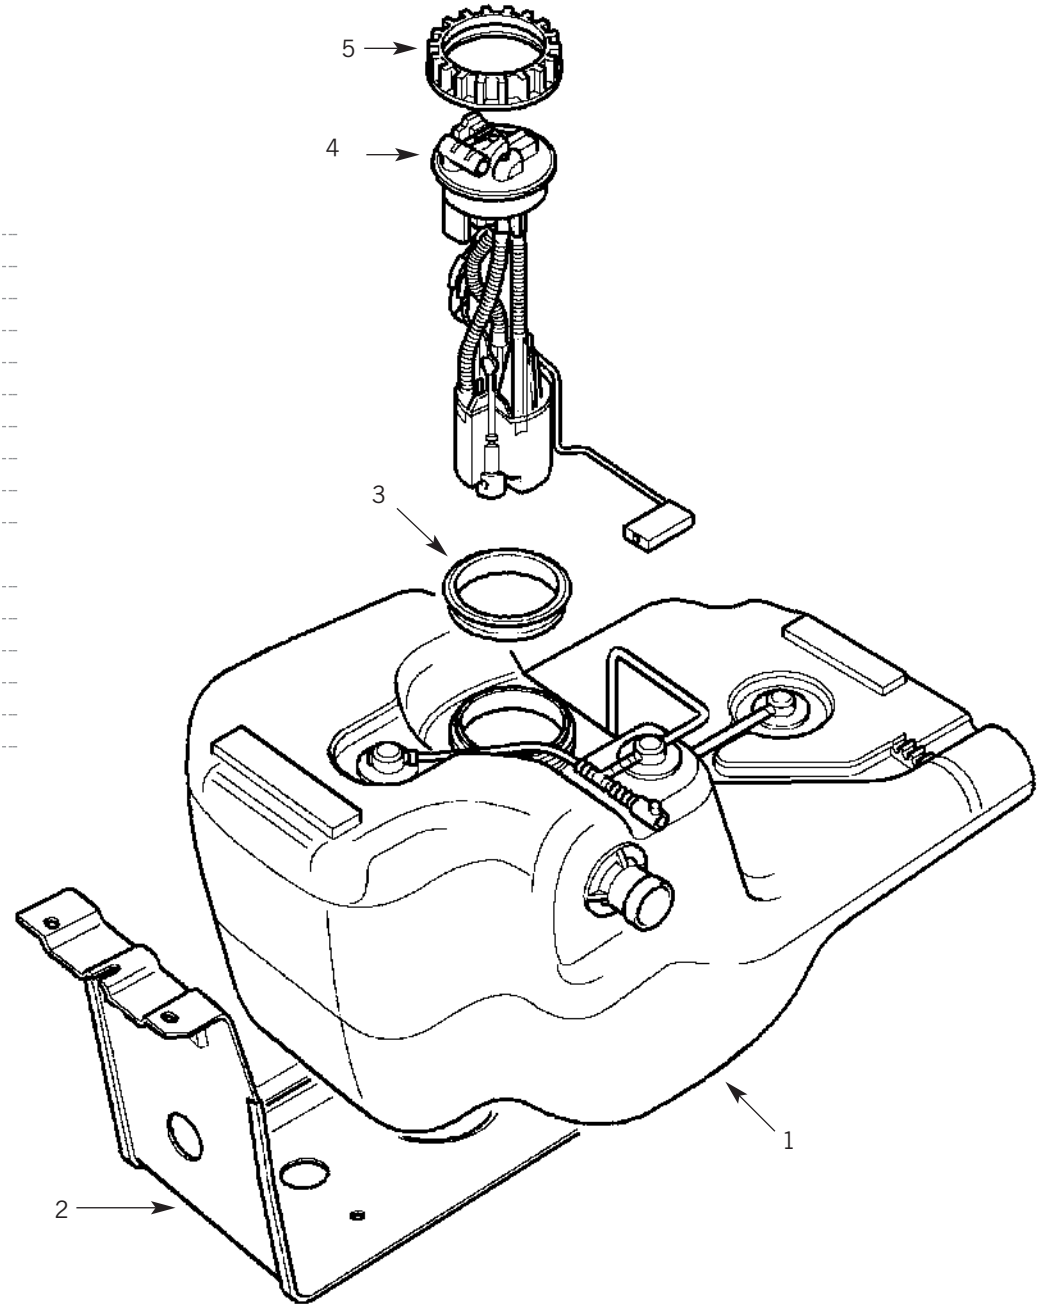

Fuel Tank

B
E
A
R
M
A
C
H

PETROL

1	WFE107480	FUEL TANK	TO WA 410481
1	WFE107030	FUEL TANK	FROM XA 410482
2	ESR3190	CRADLE	
3	NTC5859	SEAL	TO WA 410481
3	ESR3806	SEAL	FROM XA 410482
4	STC4344	FUEL PUMP	TO WA 410481
4	WFX101400	FUEL PUMP	FROM XA 410482
5	NTC5858	LOCKING RING	TO WA 410481
5	ESR3808	LOCKING RING	FROM XA 410482

DIESEL

1	WFE107040	FUEL TANK	
2	ESR3190	CRADLE	
3	NTC5859	SEAL	
4	ESR1111	FUEL SENSOR	
5	NTC6872	LOCKING RING