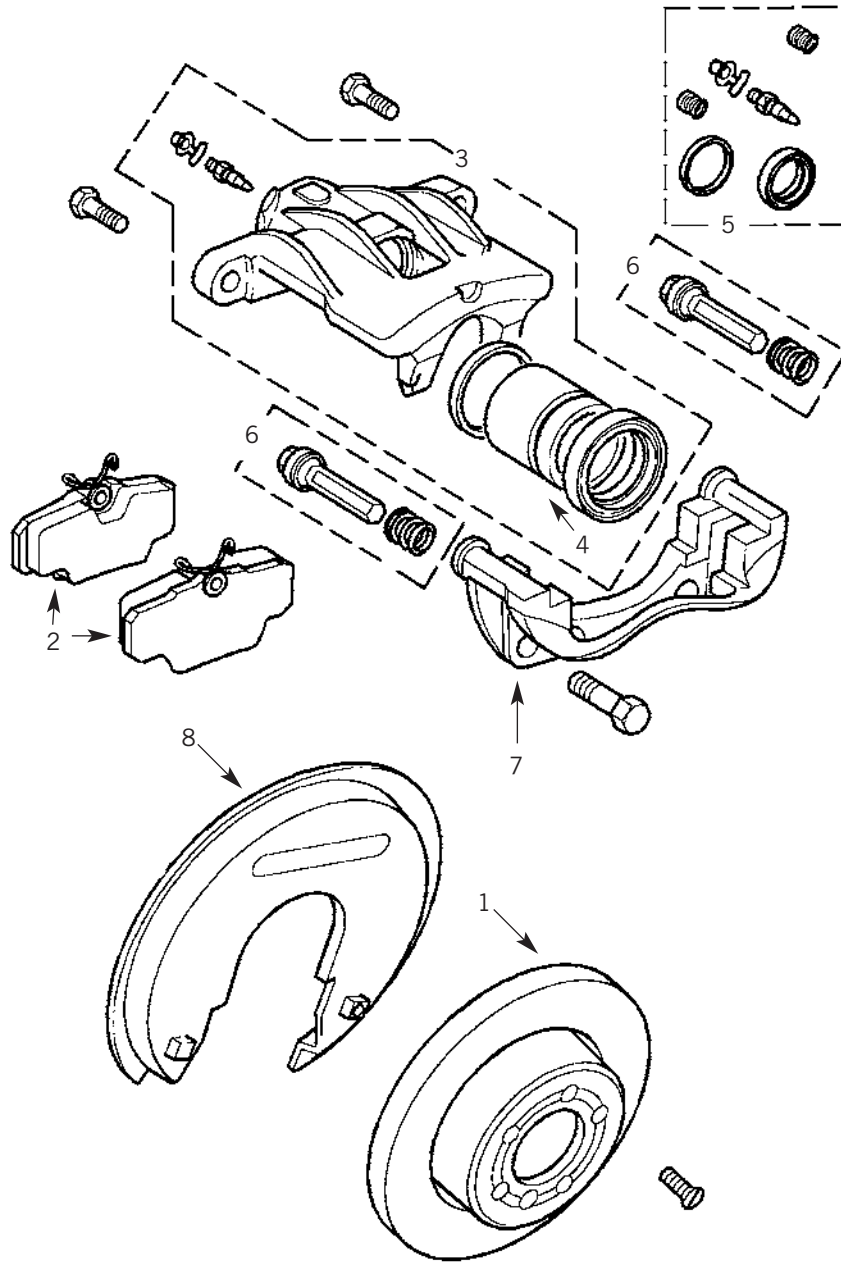

Braking Systems

FRONT

1	NTC8780	DISC BRAKE	
2	SFP100480	SET PADS	
3	STC1916	CALIPER RH	
3	STC1915	CALIPER LH	
4	STC1918	PISTON	
5	STC1919	SEAL KIT	
6	STC1920	GUIDE PIN KIT	
7	STC1917	CALIPER CARRIER	
8	FTC3544	DISC COVER RH	TO VA 376579
8	FTC3545	DISC COVER LH	FROM WA 376580
8	FTC4908	DISC COVER RH	TO VA 376579
8	FTC4909	DISC COVER LH	FROM WA 376580

REAR

1	SDB000470	DISC BRAKE	
2	SFP100490	SET PADS	
3	STC1906	CALIPER RH	
3	STC1905	CALIPER LH	
4	STC1908	PISTON	
5	STC1909	SEAL KIT	
6	STC1910	GUIDE PIN KIT	
7	STC1907	CALIPER CARRIER	
8	FTC3546	DISC COVER RH