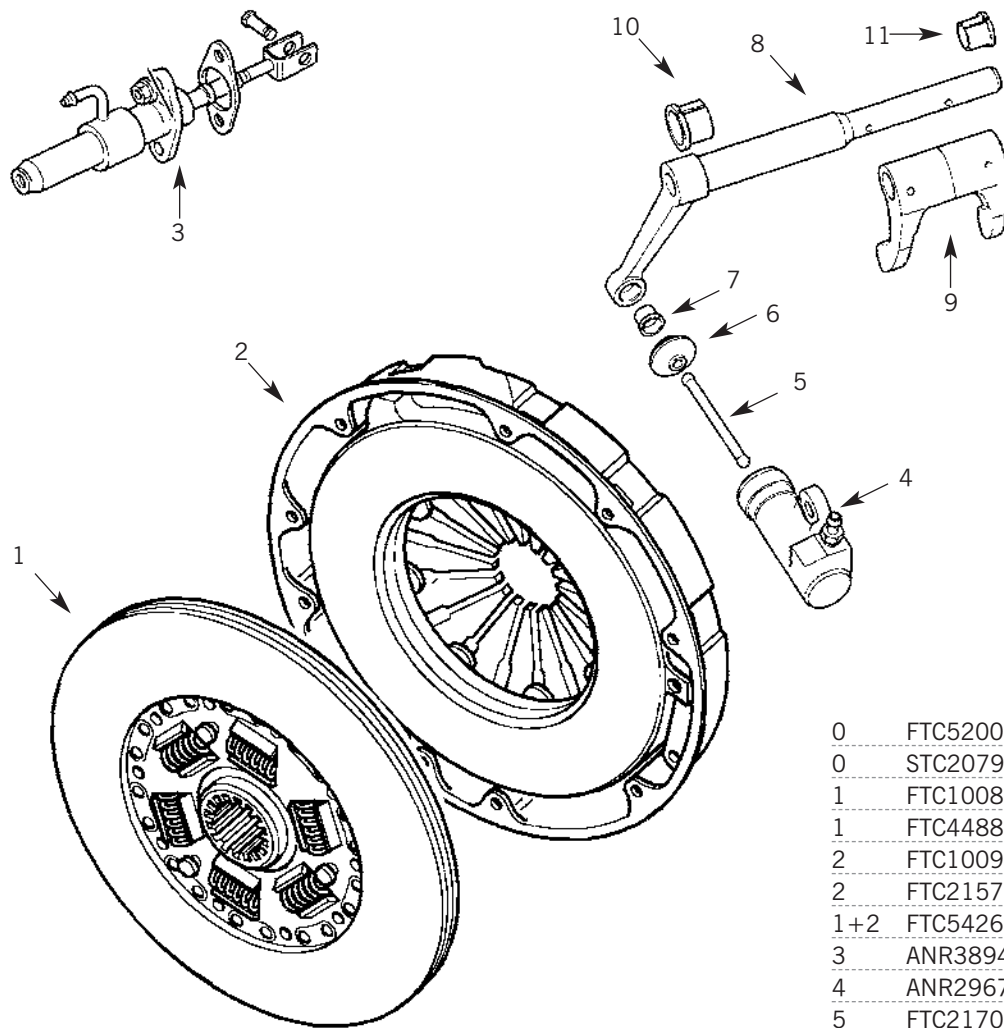

Handbrake

B
E
A
R
M
A
C
H

- | | | | |
|---|-----------|--------------------------------|----------------|
| 1 | NTC9859 | DRUM - TRANSMISSION BRAKE | |
| 2 | ICW100030 | SET SHOES - TRANSMISSION BRAKE | |
| 3 | STC1535 | BACKPLATE | TO XA 425461 |
| 3 | ICL100010 | BACKPLATE | FROM XA 425462 |
| 4 | ICW100050 | RETENTION KIT | |
| 5 | ANR2215 | CABLE | |
| 6 | SF108201L | SCREW | |

Tel: +44 (0)29 20 856 550

Manufacturers' part numbers are used for reference purposes only

B
E
A
R
M
A
C
H

Clutch

0	FTC5200	RELEASE BEARING	PETROL		
0	STC2079L	RELEASE BEARING	DIESEL		
1	FTC1008	CLUTCH PLATE	PETROL	TO (E) 42D 27823A	(USE FTC5426)
1	FTC4488	CLUTCH PLATE	DIESEL		
2	FTC1009	CLUTCH COVER	PETROL	TO (E) 42D 27823A	(USE FTC5426)
2	FTC2157	CLUTCH COVER	DIESEL		
1+2	FTC5426	CLUTCH PLATE & COVER	PETROL	FROM (E) 42D 27824A	
3	ANR3894	MASTER CYLINDER			
4	ANR2967	SLAVE CYLINDER			
5	FTC2170	PUSH ROD			
6	FTC2174	BOOT - CLUTCH RELEASE			
7	FTC2189	RELEASE LEVER INSERT			
8	FTC2166	SHAFT/LEVER ASSEMBLY	PETROL		
8	FTC4085	SHAFT/LEVER ASSEMBLY	DIESEL		
9	FTC1667	CLUTCH RELEASE ARM			
10	FTC2169	BUSH			
11	FTC1010	BUSH			