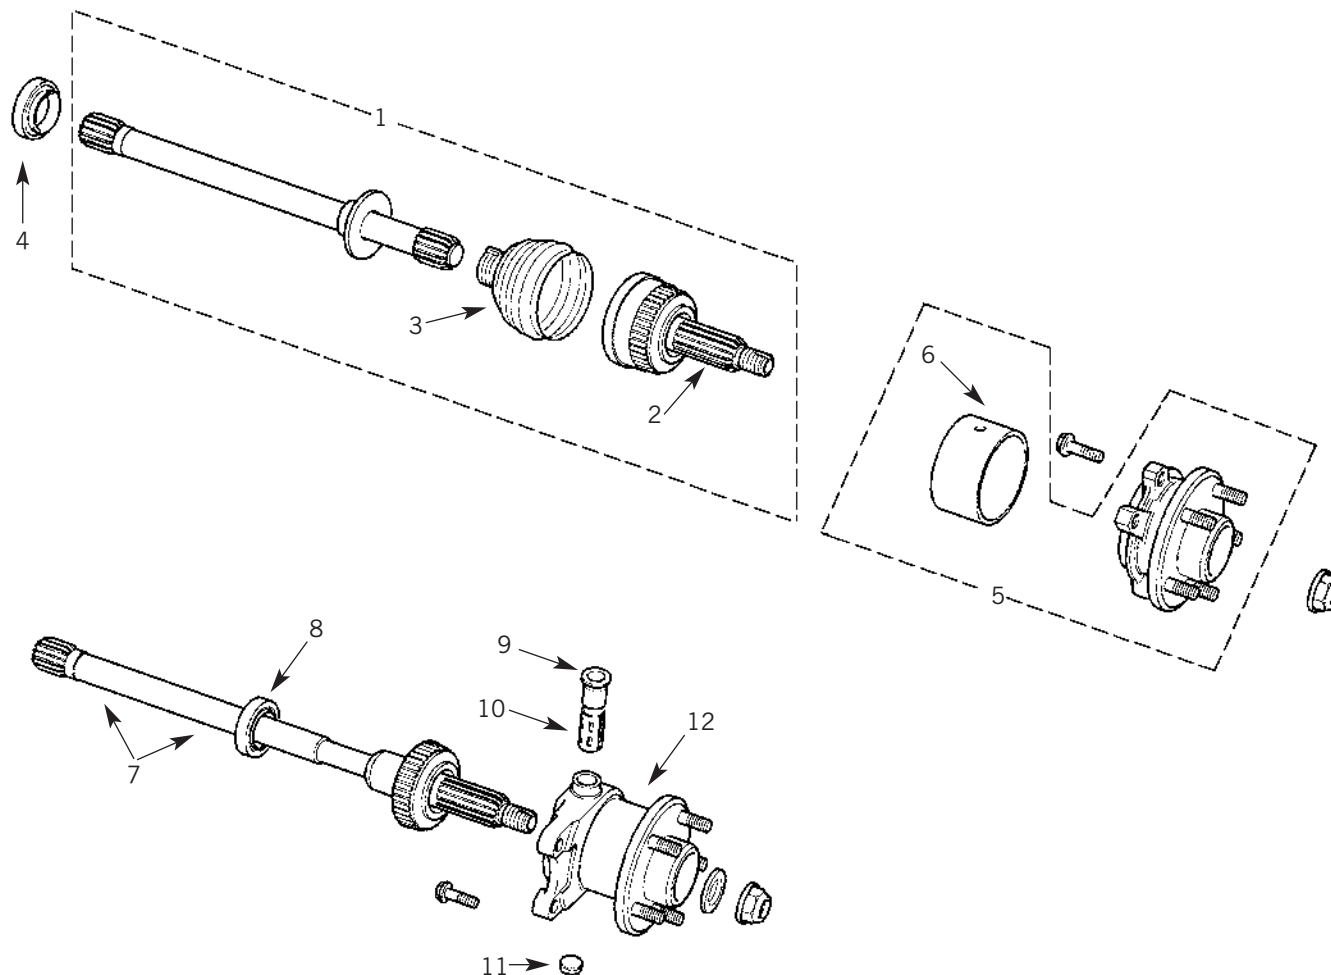

Driveshaft

FRONT

1	TDB104080	DRIVESHAFT RH
1	TDB104090	DRIVESHAFT LH
2	STC3204	CV JOINT
3	STC3203	CV GAITOR
4	FTC4822	SEAL
5	FTC3226	HUB RH
5	FTC3243	HUB LH
6	FTC3548	SHIELD

REAR

7	TOD000000	DRIVESHAFT RH
7	TOD000010	DRIVESHAFT LH
8	FTC5209	SEAL
9	FTC2249	ADAPTOR - ABS
10	FTC1374	BUSH - ABS
11	FTC2999	BLANKING PLUG
12	FTC3223	HUB