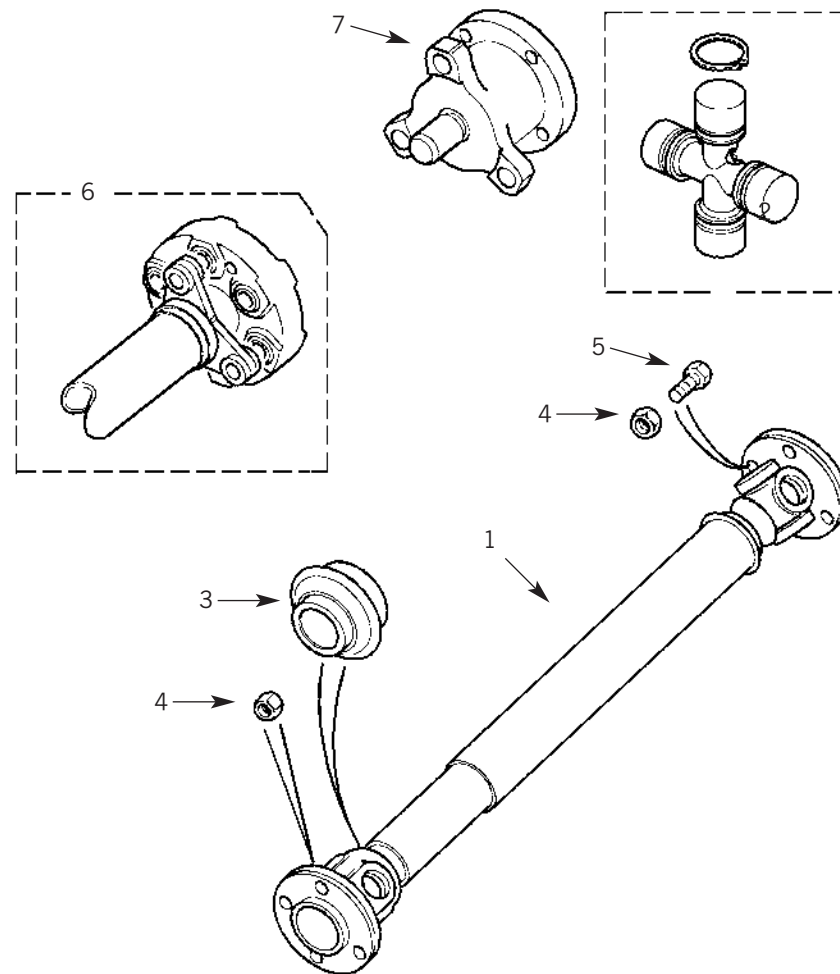

Propshafts

FRONT

1	FTC4140	PROPSHAFT	PETROL
1	FTC4140	PROPSHAFT	DIESEL MANUAL
1	TVB000130	PROPSHAFT	DIESEL AUTOMATIC
2	TVC100010	UNIVERSAL JOINT	
3	TVE100000	GAITER	
4	NY606041L	NUT	
5	509045P	BOLT	

REAR

1	FTC4141	PROPSHAFT	ALL	TO TA 321291
1	FTC4141	PROPSHAFT	PETROL	FROM TA 321292
1	FTC4141	PROPSHAFT	DIESEL	FROM TA 321292 MANUAL
1	FTC5066	PROPSHAFT	DIESEL	FROM TA 321292 AUTOMATIC
2	TVC100010	UNIVERSAL JOINT		
3	TVE100000	GAITER		
4	NY606041L	NUT		
5	509045P	BOLT		
6	TVF100010	PROPSHAFT COUPLING		
7	FTC5067	ADAPTOR