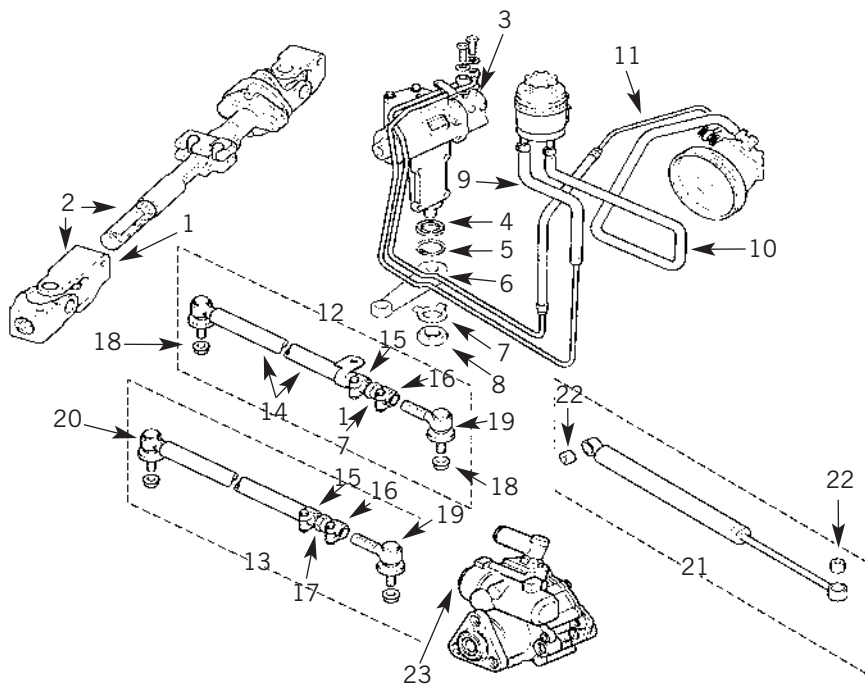

Tel: +44 (0)29 20 856 550

Manufacturers' part numbers are used for reference purposes only

QUICK REFERENCE

PAGE
22

PARTS SUITABLE FOR
RANGE ROVER - P38

Steering

1	STC1968	STEERING JOINT		
2	ANR6398	STEERING SHAFT		
3	ANR5320	STEERING BOX	RHD	
4	STC3575	SEAL		
5	STC3574	CIRCLIP		
6	ANR4382	DROP ARM		
7	ANR1184	WASHER		
8	ANR1341	NUT		
9	QEP105990	PIPE - BOX TO RESEVOIR		FROM XA410482
10	ANR2367	PIPE - RESEVOIR TO PUMP - SUCTION		TO WA 410481 PETROL
10	QEH102230	PIPE - RESEVOIR TO PUMP - SUCTION		FROM XA 410482 PETROL
10	ANR6583	PIPE - RESEVOIR TO PUMP - SUCTION		DIESEL
11	ANR3855	PIPE - PUMP TO BOX	RHD	TO VA 375483 PETROL
11	QEP104660	PIPE - PUMP TO BOX	RHD	VA 375484 - WA 410481 PETROL
11	QEP105440	PIPE - PUMP TO BOX	RHD	FROM XA 410482 PETROL
11	ANR4330	PIPE - PUMP TO BOX	RHD	TO VA 375483 DIESEL
11	QEP104670	PIPE - PUMP TO BOX	RHD	FROM VA 375484 DIESEL
12	QHG000060	DRAG LINK ASSEMBLY	RHD	
13	TIQ000020	TRACK ROD ASSEMBLY		
14	QEK000040	DRAG LINK TUBE		
15	STC3107	CLAMP		LARGE
16	STC3108	CLAMP		SMALL
17	STC3109	NUT - FLANGE		
18	ANR1000	NUT		
19	QFS000010	BALL JOINT		SHORT ARM
20	QFS000060	BALL JOINT		LONG ARM
21	ANR2640	STEERING DAMPER		
22	STC1943	BUSH		
23	QVB101090	POWER STEERING PUMP		TO WA 410481 PETROL
23	QVB000040	POWER STEERING PUMP		XA 410482 - YA 444661 PETROL
23	QVB000050	POWER STEERING PUMP		FROM YA 444662 PETROL
23	ERR4911	POWER STEERING PUMP		DIESEL