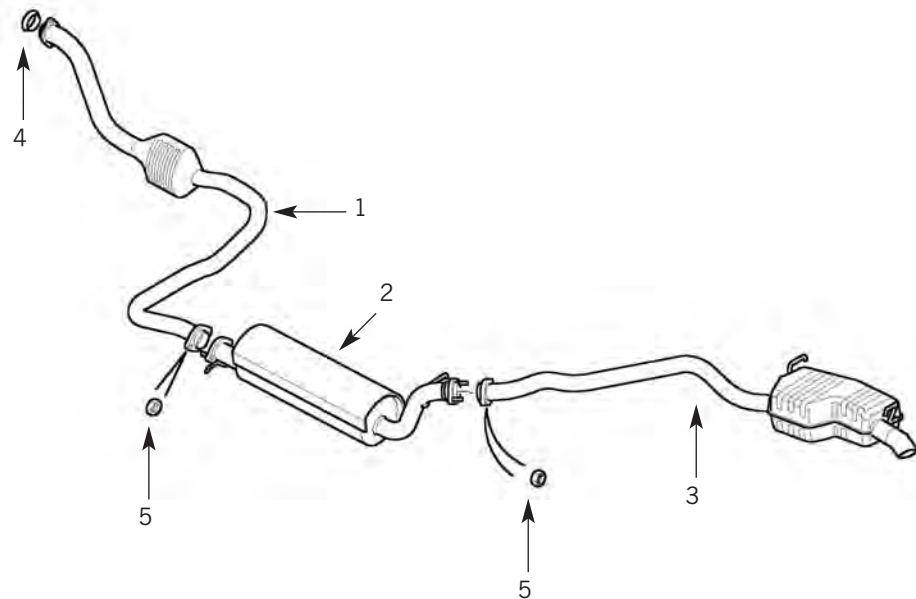

Exhaust Diesel

1	ESR2521	DOWNPIPE	MANUAL
1	ESR3975	DOWNPIPE	AUTOMATIC
2	ESR3194	CENTRE SILENCER	
3	ESR3196	REAR SILENCER	SINGLE TAILPIPE TO VA 346794
3	WDV100270	REAR SILENCER RH	TWIN TAILPIPE FROM VA 346795
3	WDV100260	REAR SILENCER LH	TWIN TAILPIPE FROM VA 346795
4	ESR1069	OLIVE	
5	NV108041L	NUT