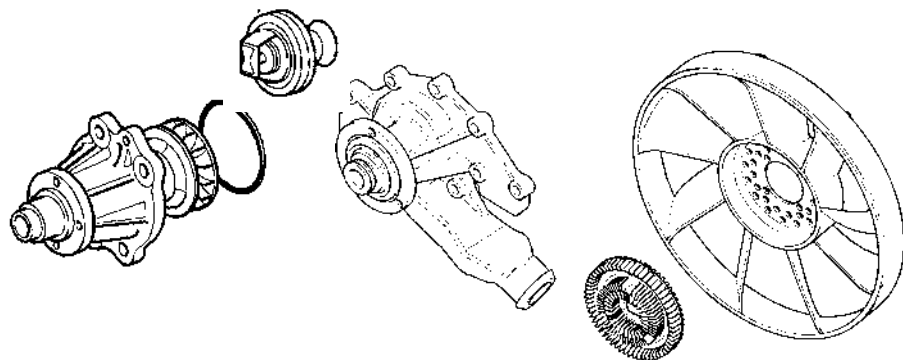

Viscous Unit, Fan. Water Pump & Thermostat

DIESEL

1	PCC108460	RADIATOR	MANUAL
1	PCC108470	RADIATOR	AUTOMATIC
2	ESR2544	FAN COWL	
3	PCH124720	BOTTOM HOSE	
4	PCH116950	TOP HOSE	EXCEPT EGR
4	PCH124730	TOP HOSE	EGR
5	EJP1483L	BUSH	

PETROL

A	PCC106940	RADIATOR	TO WA 410481
A	PCC106850	RADIATOR	FROM XA 410482
B	ESR3292	LOWER FAN COWL	
C	ESR3291	UPPER FAN COWL	TO WA 410481
C	PGK100690	UPPER FAN COWL	FROM XA 410482
D	PCH118820	HOSE - RAD TO THERMOSTAT	
E	PEM101130	THERMOSTAT HOUSING	
F	PEH101520	HOSE - BYPASS TO THERMOSTAT	
G	PEH101520	HOSE - HEATER TO THERMOSTAT	TO WA 410481
G	PCH118810	HOSE - HEATER TO THERMOSTAT	FROM XA 410482
H	PEH101590	HOSE - THERMOSTAT TO WATER PUMP	
J	PCH114840	TOP HOSE	TO WA 410481
J	PCH000900	TOP HOSE	FROM XA 410482
K	ERR4685	O-RING	
L	ERR4686	PLUG	
M	EJP1483L	BUSH	

ERR4996	VISCOUS UNIT - PETROL	
ERR4960	FAN UNIT - PETROL	
PGG101290	FAN & VISCOUS UNIT - DIESEL	
STC4378	WATER PUMP - PETROL	
STC2192	WATER PUMP - DIESEL	TO MA 303747
STC3342	WATER PUMP - DIESEL	FROM MA 303748
PEM101130	THERMOSTAT - PETROL	
STC3338	THERMOSTAT - DIESEL