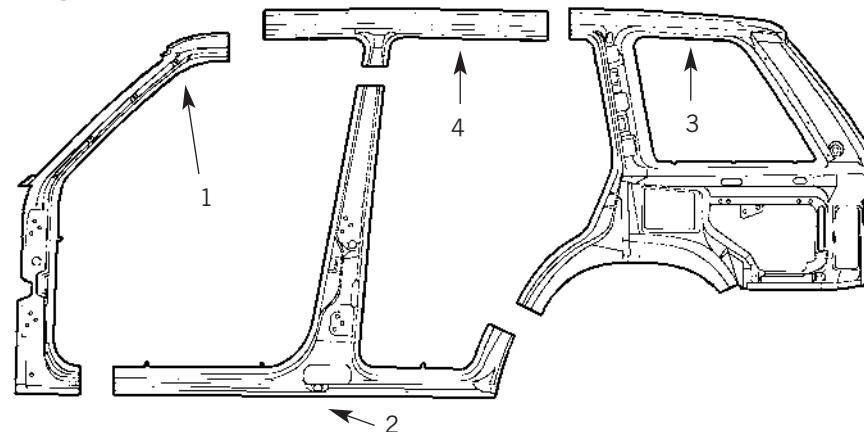

Body

1	ALR7416	A-POST REPAIR PANEL	RH
1	ALR7417	A-POST REPAIR PANEL	LH
2	ALR7418	B-POST REPAIR PANEL	RH
2	ALR7419	B-POST REPAIR PANEL	LH
3	ALR7420	REAR QUARTER REPAIR PANEL	RH
3	ALR7421	REAR QUARTER REPAIR PANEL	LH
4	ALR7422	CANTRAIL REPAIR PANEL	RH
4	ALR7423	CANTRAIL REPAIR PANEL	LH